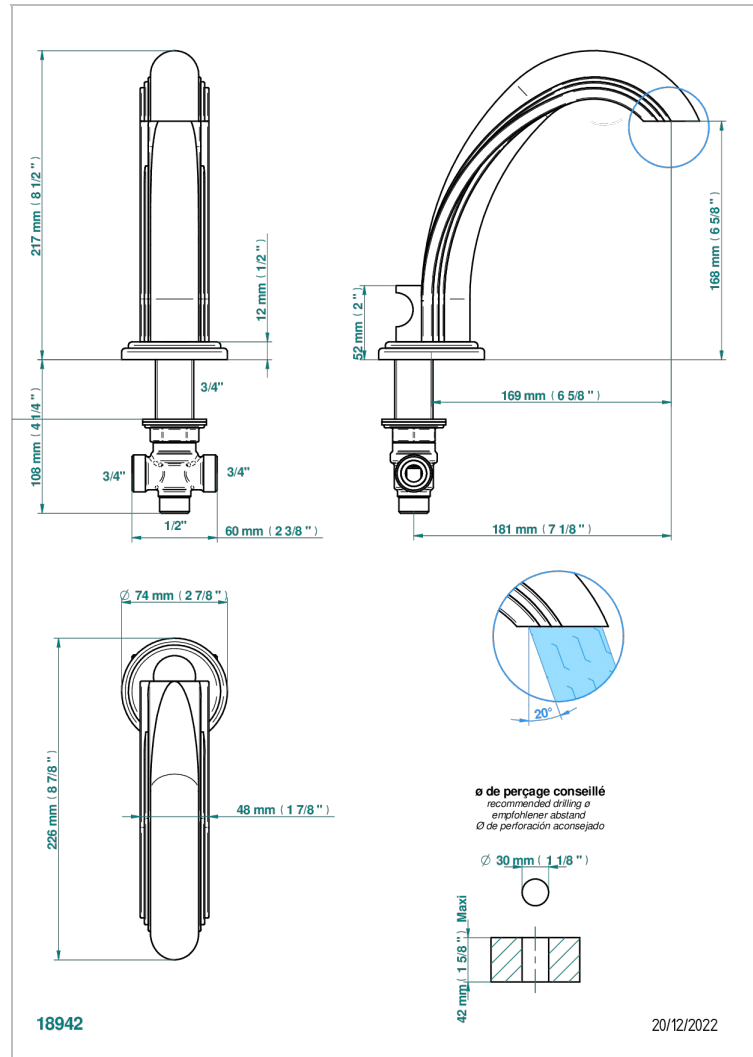

AMBOISE BLACK ONYX

A1M-29I

Rim mounted bath spout and diverter, goliath

CHARACTERISTIC

- Amboise Black Onyx
- Rim mounted bath spout and diverter, goliath

AVAILABLE FINITIONS

Antique nickel - H28
Black ceram - D30
Blush PVD - H62
Brass color PVD - H49
Brown bronze color PVD - F33
Gold color PVD - H52