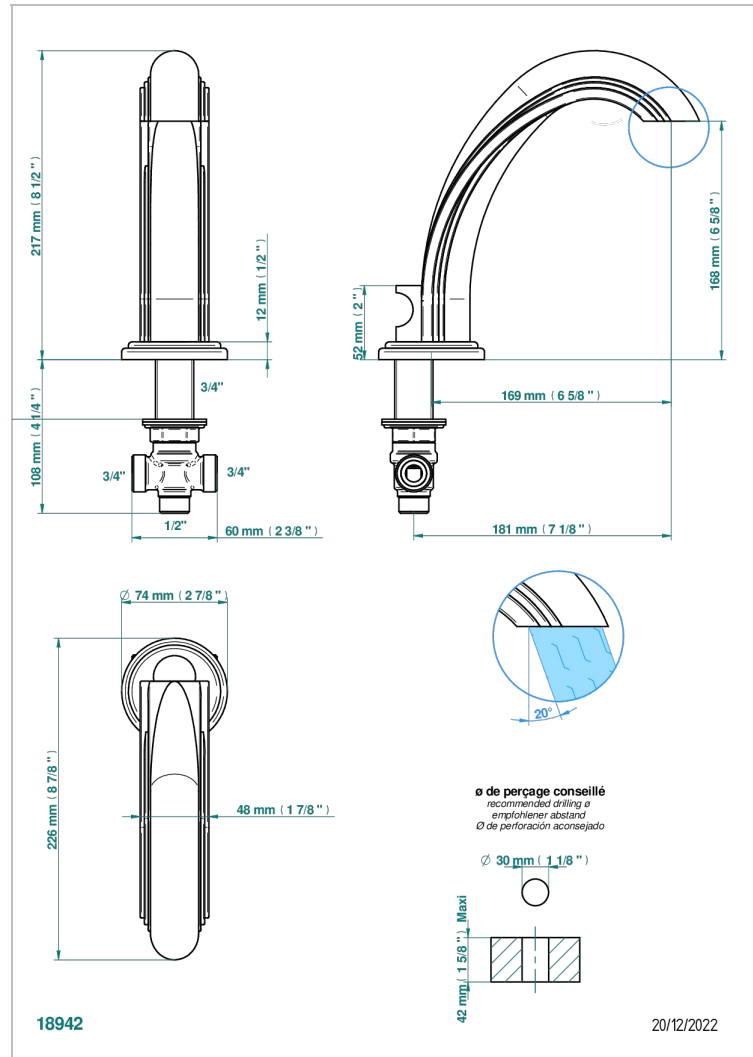

# AMBOISE RED JASPER

A1L-29I

Roman tub spout with integral diverter

## CHARACTERISTIC

- Amboise Red Jasper
- Roman tub spout with integral diverter