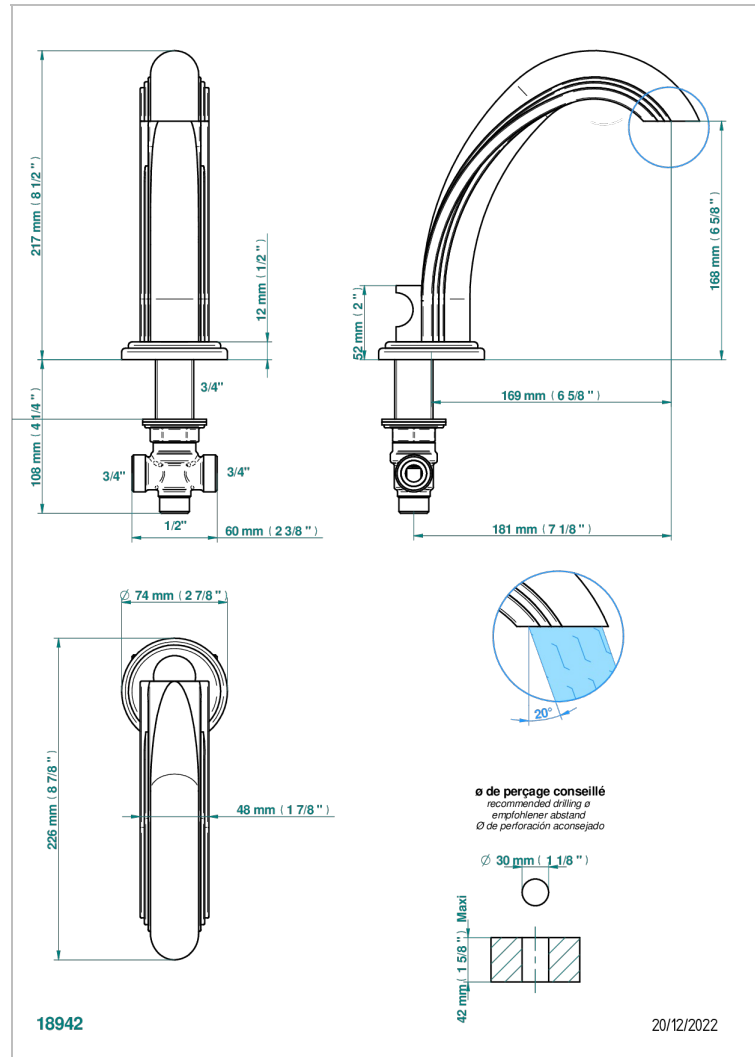

AMBOISE LAPIS LAZULI

A1K-29I

Roman tub spout with integral diverter

CHARACTERISTIC

- Amboise Lapis Lazuli
- Roman tub spout with integral diverter

AVAILABLE FINITIONS

Black ceram - D30
Blush PVD - H62
Brass color PVD - H49
Brown bronze color PVD - F33
Chrome polished - A02
Chrome polished / gold polished - G02

Matt nickel color PVD - H56
Nickel antique / Sovereign - H28
Nickel color PVD - H55
Nickel polished - B01
Soft gold - F30
Soft matt gold - F31

Umber PVD - H66