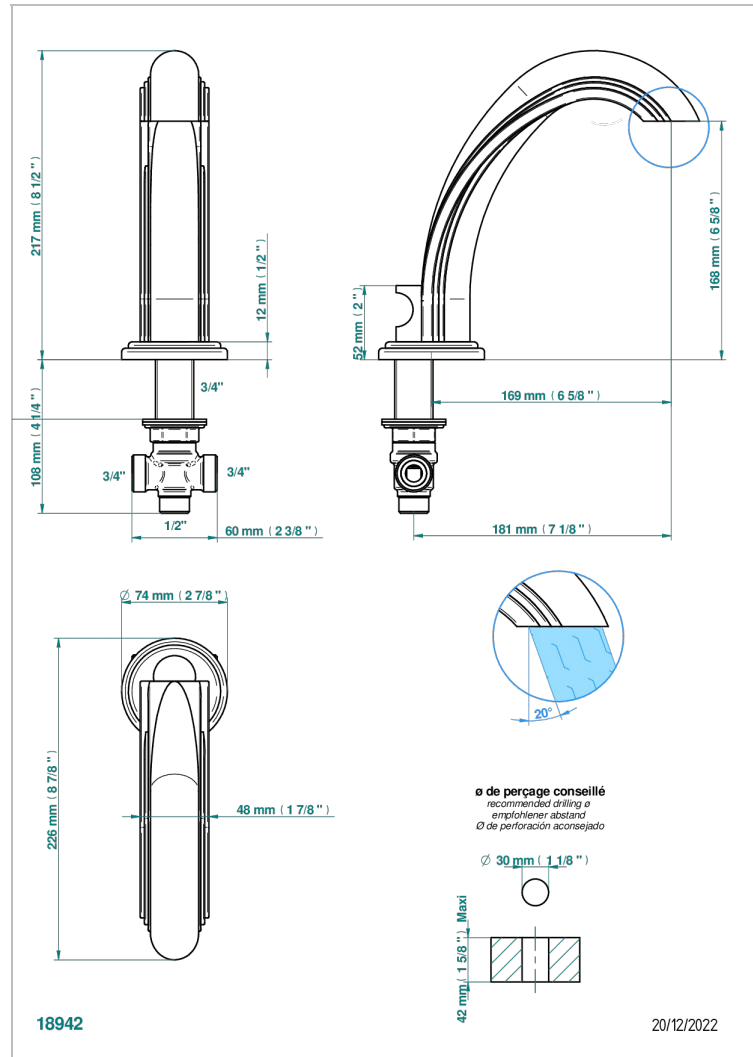

AMBOISE LAPIS LAZULI

A1K-29I

Rim mounted bath spout and diverter, goliath

CHARACTERISTIC

- Amboise Lapis Lazuli
- Rim mounted bath spout and diverter, goliath

AVAILABLE FINITIONS

Antique nickel - H28
Black ceram - D30
Blush PVD - H62
Brass color PVD - H49
Brown bronze color PVD - F33
Gold color PVD - H52