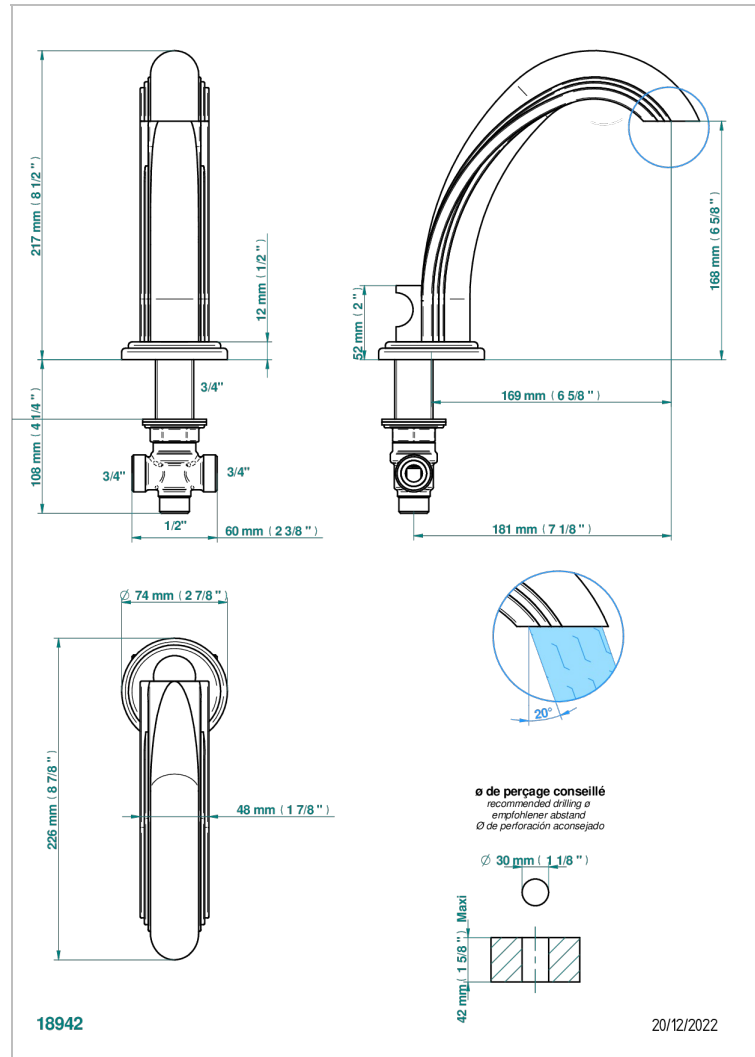

AMBOISE LAPIS LAZULI

A1K-29I

Rim mounted bath spout and diverter, goliath

CHARACTERISTIC

- Amboise Lapis Lazuli
- Rim mounted bath spout and diverter, goliath

AVAILABLE FINITIONS

Antique nickel - H28
Black ceram - D30
Blush PVD - H62
Brass color PVD - H49
Brown bronze color PVD - F33
Gold color PVD - H52