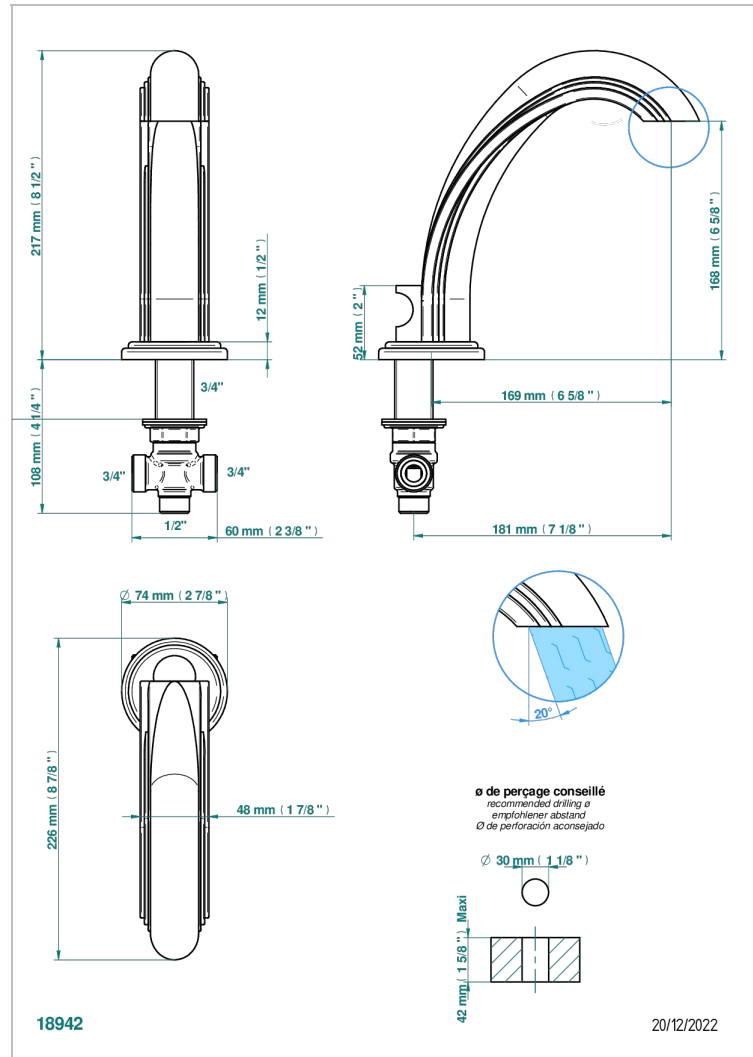

AMBOISE MALACHITE

A1J-29I

Roman tub spout with integral diverter

CHARACTERISTIC

- Amboise Malachite
- Roman tub spout with integral diverter

AVAILABLE FINITIONS

Black ceram - D30
Blush PVD - H62
Brass color PVD - H49
Brown bronze color PVD - F33
Chrome polished - A02
Chrome polished / gold polished - G02

Matt nickel color PVD - H56
Nickel antique / Sovereign - H28
Nickel color PVD - H55
Nickel polished - B01
Soft gold - F30
Soft matt gold - F31

Umber PVD - H66