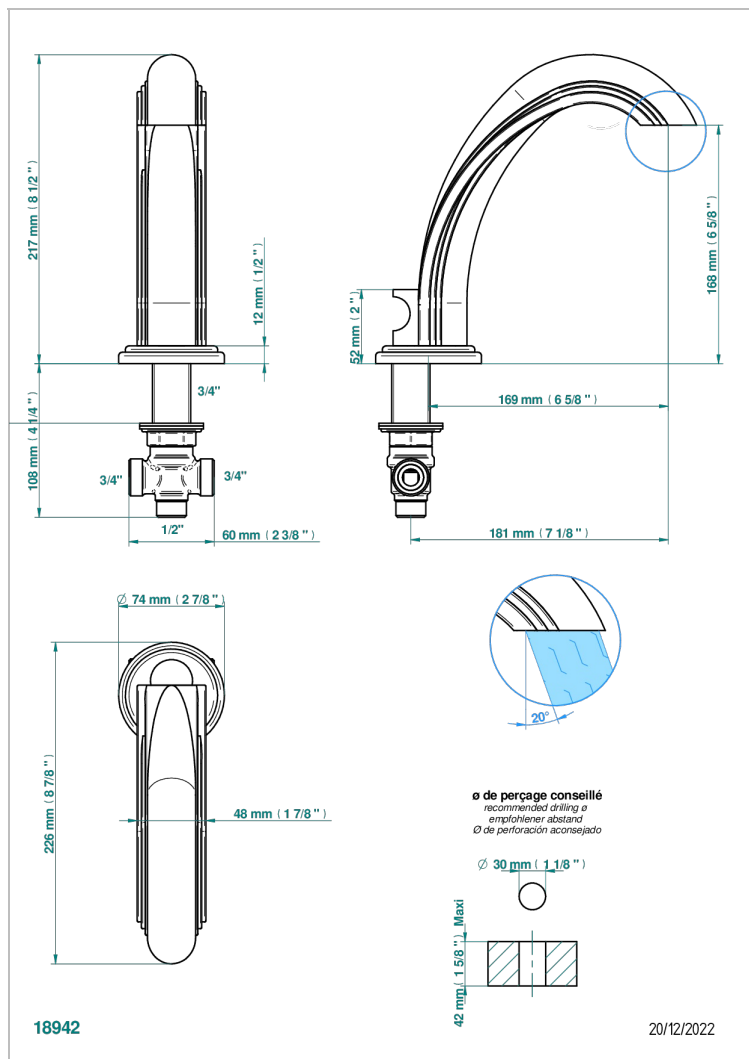

AMBOISE MALACHITE

A1J-29I

Rim mounted bath spout and diverter, goliath

CHARACTERISTIC

- Amboise Malachite
- Rim mounted bath spout and diverter, goliath

AVAILABLE FINITIONS

Antique nickel - H28
Black ceram - D30
Blush PVD - H62
Brass color PVD - H49
Brown bronze color PVD - F33
Gold color PVD - H52