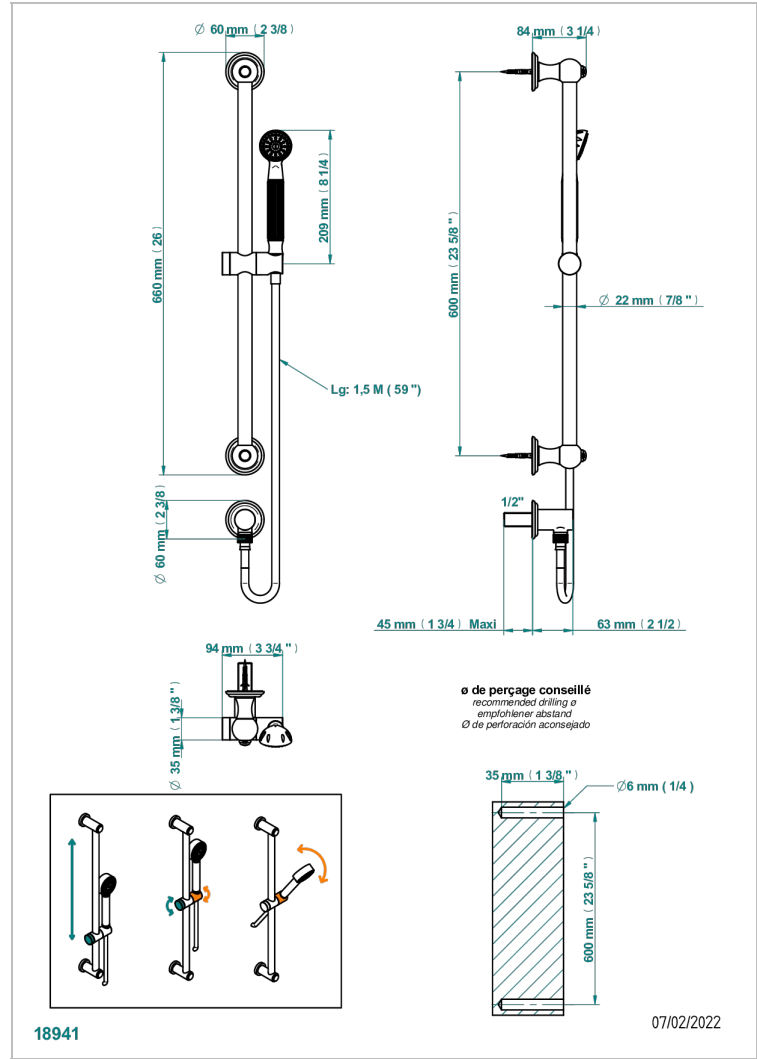

CHEVERNY BLACK ONYX

U1V-58

Wall mounted stylised handshower, sidebar, hose, hook and elbow

THG
PARIS

CHARACTERISTIC

- Cheverny black Onyx
- Wall mounted stylised handshower, sidebar, hose, hook and elbow

TECHNICAL SPECS

- Recommandé : 3 bars (max. 5 bars) - Advised : 43,5 psi (max. 72 psi)
- 9,5 l/min à 3 bars (2.5 gpm at 43.5 psi)

AVAILABLE FINITIONS

Antique nickel - H28
Black ceram - D30
Blush PVD - H62
Brass color PVD - H49
Brown bronze color PVD - F33
Gold color PVD - H52