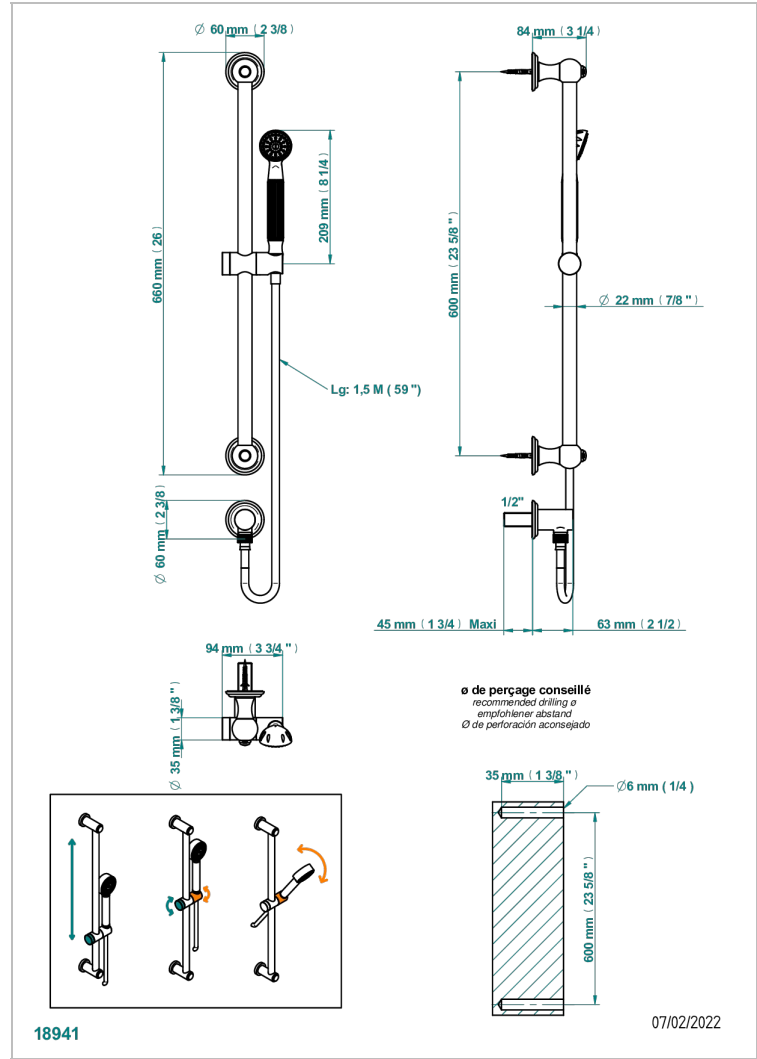

SULLY WHITE ONYX

U1S-58

Wall mounted stylised handshower, sidebar, hose, hook and elbow

CHARACTERISTIC

- Sully white onyx
- Wall mounted stylised handshower, sidebar, hose, hook and elbow

TECHNICAL SPECS

- Recommandé : 3 bars (max. 5 bars) - Advised : 43,5 psi (max. 72 psi)
- 9,5 l/min à 3 bars (2.5 gpm at 43.5 psi)

AVAILABLE FINITIONS

Antique nickel - H28
Black ceram - D30
Blush PVD - H62
Brass color PVD - H49
Brown bronze color PVD - F33
Gold color PVD - H52

Graphite PVD - H64
Matt Umber PVD - H67
Matt blush PVD - H60
Matt brass color PVD - H50
Matt brown bronze color PVD - F34
Matt chrome - C02

Umber PVD - H66