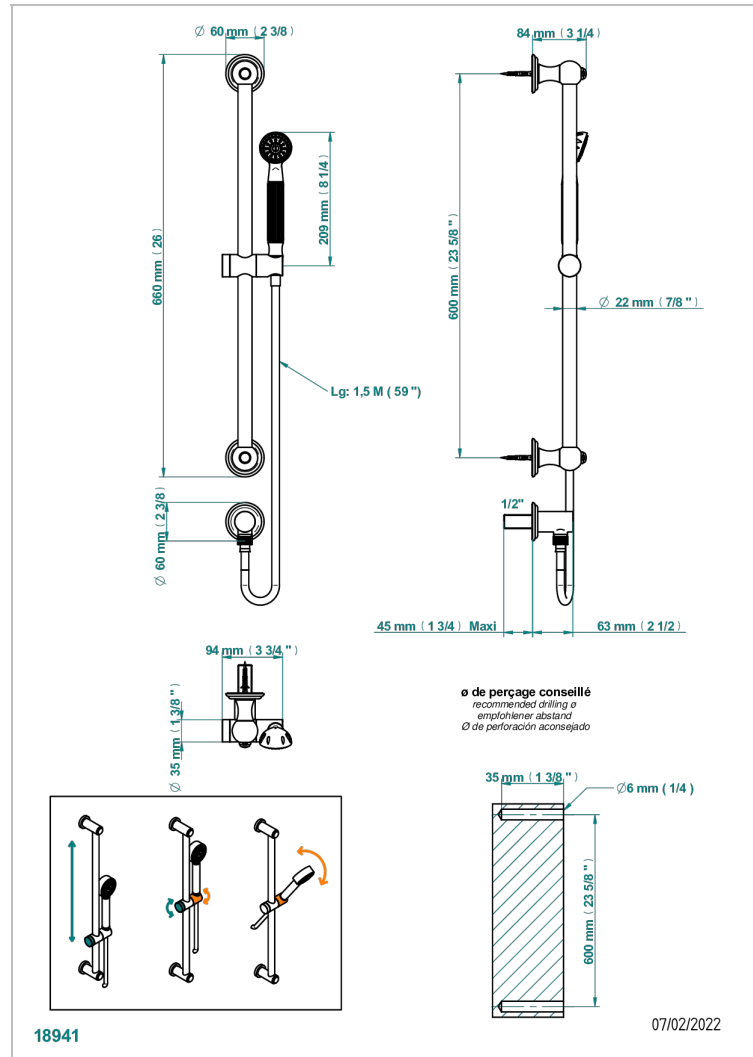

SULLY WHITE ONYX

U1S-58

Wall mounted stylised handshower, sidebar, hose, hook and elbow

CHARACTERISTIC

- Sully white onyx
- Wall mounted stylised handshower, sidebar, hose, hook and elbow

TECHNICAL SPECS

- Recommandé : 3 bars (max. 5 bars) - Advised : 43,5 psi (max. 72 psi)
- 9,5 l/min à 3 bars (2.5 gpm at 43.5 psi)

AVAILABLE FINITIONS

Antique nickel - H28
Black ceram - D30
Blush PVD - H62
Brass color PVD - H49
Brown bronze color PVD - F33
Gold color PVD - H52

Graphite PVD - H64
Matt Umber PVD - H67
Matt blush PVD - H60
Matt brass color PVD - H50
Matt brown bronze color PVD - F34
Matt chrome - C02