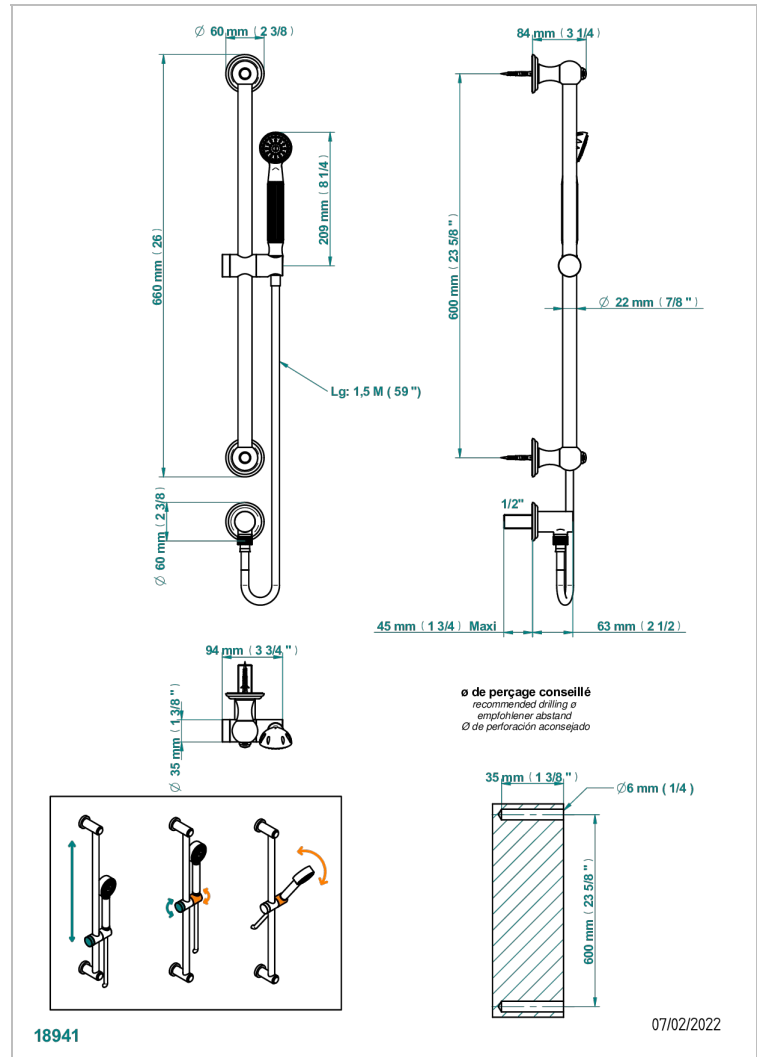

MANDARINE SATIN CRYSTAL

U1E-58

Wall mounted stylised handshower, sidebar, hose, hook and elbow

THG[®]
PARIS

CHARACTERISTIC

- Mandarin Satin crystal
- Wall mounted stylised handshower, sidebar, hose, hook and elbow

TECHNICAL SPECS

- Recommandé : 3 bars (max. 5 bars) - Advised : 43,5 psi (max. 72 psi)
- 9,5 l/min à 3 bars (2.5 gpm at 43.5 psi)

AVAILABLE FINITIONS

Antique nickel - H28
Black ceram - D30
Blush PVD - H62
Brass color PVD - H49
Brown bronze color PVD - F33
Gold color PVD - H52

Nickel color PVD - H55
Polished chrome (color finish) - A02
Polished chrome / Polished gold (color finish) - G02
Polished gold (color finish) - F01
Polished nickel - B01
Soft gold - F30

Soft matt gold - F31
Umber PVD - H66
Varnished matt antique red copper (color finish) - H07