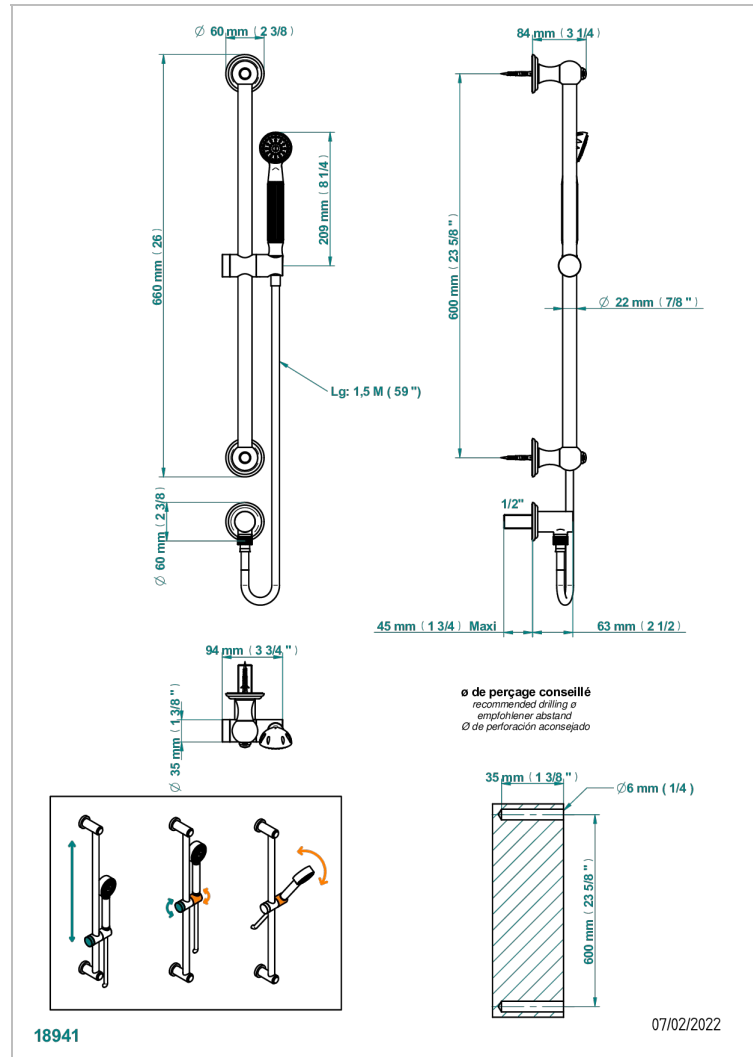

# MANDARINE SATIN CRYSTAL

U1E-58

Wall mounted stylised handshower, sidebar, hose, hook and elbow

THG<sup>®</sup>  
PARIS

## CHARACTERISTIC

- Mandarin Satin crystal
- Wall mounted stylised handshower, sidebar, hose, hook and elbow

## TECHNICAL SPECS

- Recommandé : 3 bars (max. 5 bars) - Advised : 43,5 psi (max. 72 psi)
- 9,5 l/min à 3 bars (2.5 gpm at 43.5 psi)