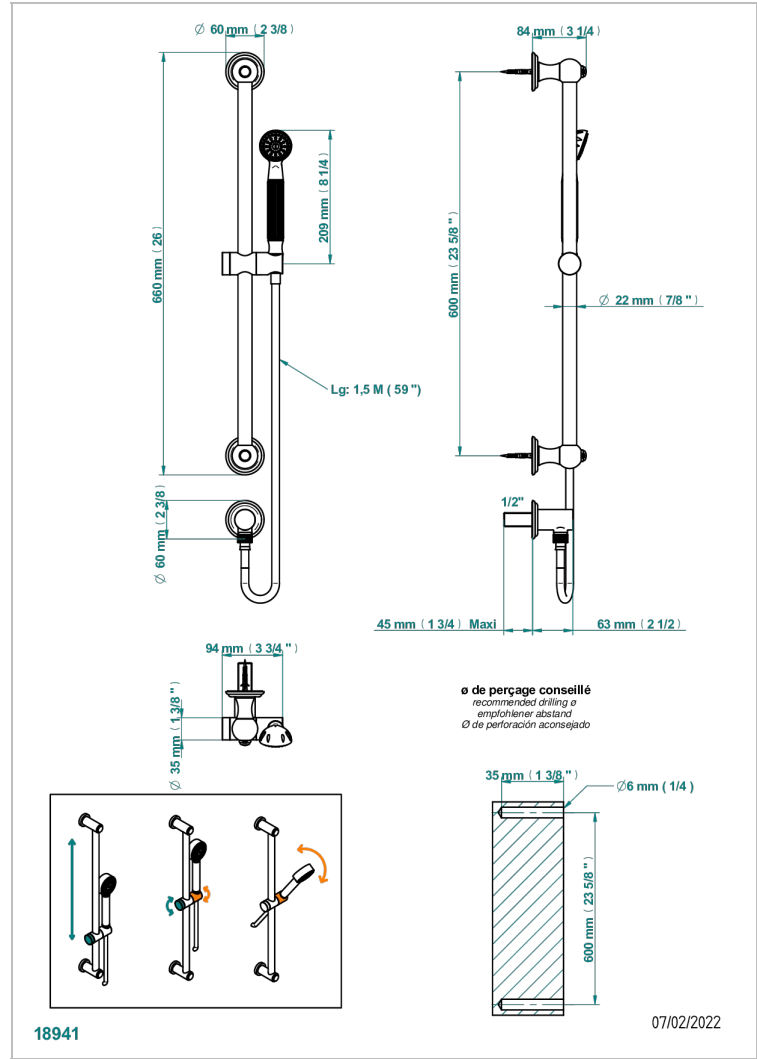

MANDARINE CLEAR CRYSTAL

U1D-58

Wall mounted stylised handshower, sidebar, hose, hook and elbow

THG[®]
PARIS

CHARACTERISTIC

- Mandarin Clear crystal
- Wall mounted stylised handshower, sidebar, hose, hook and elbow

TECHNICAL SPECS

- Recommandé : 3 bars (max. 5 bars) - Advised : 43,5 psi (max. 72 psi)
- 9,5 l/min à 3 bars (2.5 gpm at 43.5 psi)

AVAILABLE FINITIONS

Antique nickel - H28
Black ceram - D30
Blush PVD - H62
Brass color PVD - H49
Brown bronze color PVD - F33
Gold color PVD - H52

Nickel color PVD - H55
Polished chrome (color finish) - A02
Polished chrome / Polished gold (color finish) - G02
Polished gold (color finish) - F01
Polished nickel - B01
Soft gold - F30

Soft matt gold - F31
Umber PVD - H66
Varnished matt antique red copper (color finish) - H07