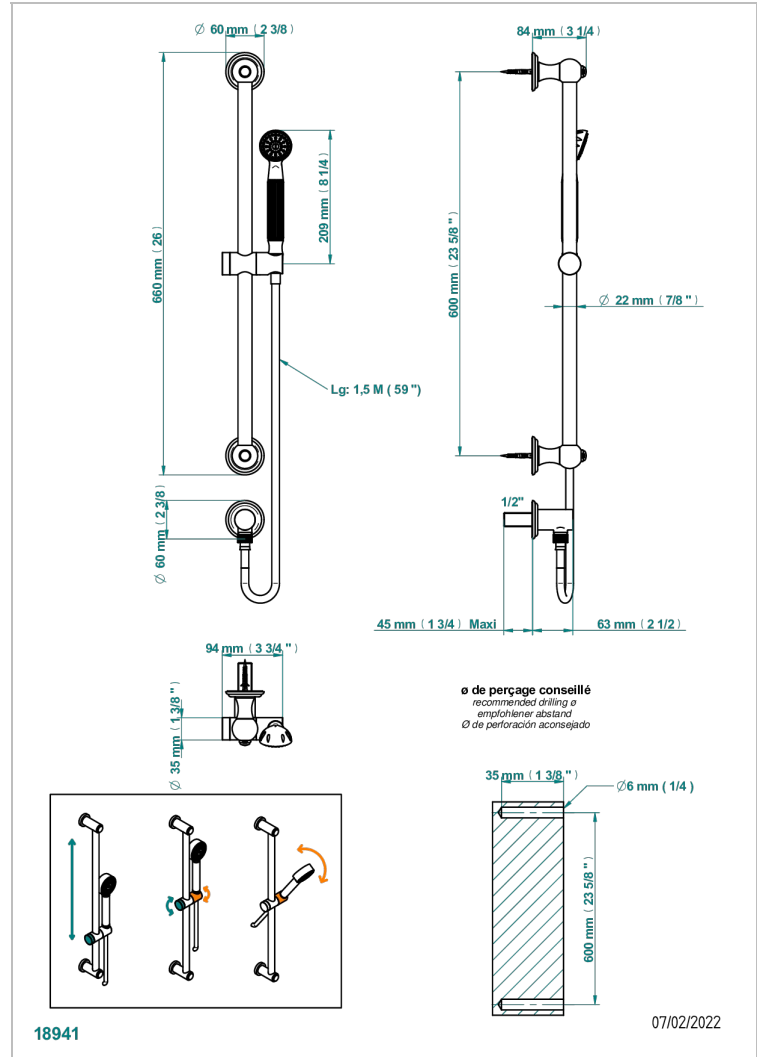

MANDARINE METAL

U1A-58

Wall mounted stylised handshower, sidebar, hose, hook and elbow

CHARACTERISTIC

- Mandarin Metal
- Wall mounted stylised handshower, sidebar, hose, hook and elbow

TECHNICAL SPECS

- Recommandé : 3 bars (max. 5 bars) - Advised : 43,5 psi (max. 72 psi)
- 9,5 l/min à 3 bars (2.5 gpm at 43.5 psi)

AVAILABLE FINITIONS

Antique nickel - H28
Black ceram - D30
Blush PVD - H62
Brass color PVD - H49
Brown bronze color PVD - F33
Gold color PVD - H52

Graphite PVD - H64
Lacquered light bronze - D01
Matt Umber PVD - H67
Matt blush PVD - H60
Matt brass color PVD - H50
Matt brown bronze color PVD - F34