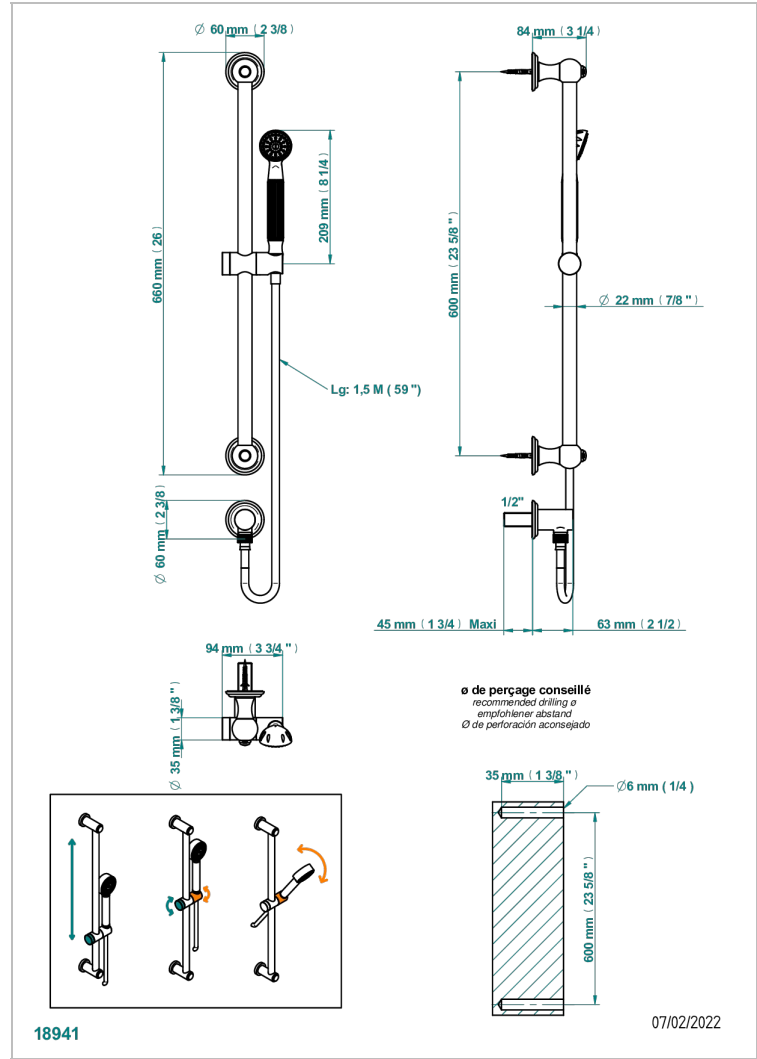

# MANDARINE METAL

U1A-58

Wall mounted stylised handshower, sidebar, hose, hook and elbow

THG  
PARIS

## CHARACTERISTIC

- Mandarin Metal
- Wall mounted stylised handshower, sidebar, hose, hook and elbow

## TECHNICAL SPECS

- Recommandé : 3 bars (max. 5 bars) - Advised : 43,5 psi (max. 72 psi)
- 9,5 l/min à 3 bars (2.5 gpm at 43.5 psi)