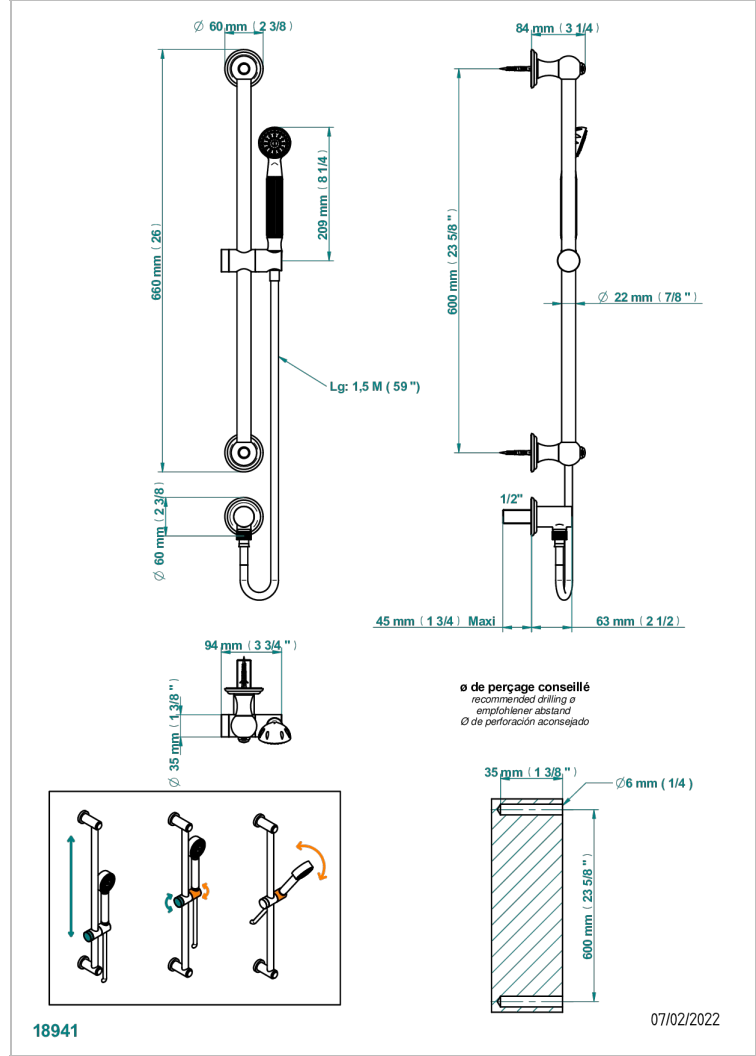

# MANDARINE METAL

U1A-58

Wall mounted stylised handshower, sidebar, hose, hook and elbow

## CHARACTERISTIC

- Mandarin Metal
- Wall mounted stylised handshower, sidebar, hose, hook and elbow

## TECHNICAL SPECS

- Recommandé : 3 bars (max. 5 bars) - Advised : 43,5 psi (max. 72 psi)
- 9,5 l/min à 3 bars (2.5 gpm at 43.5 psi)