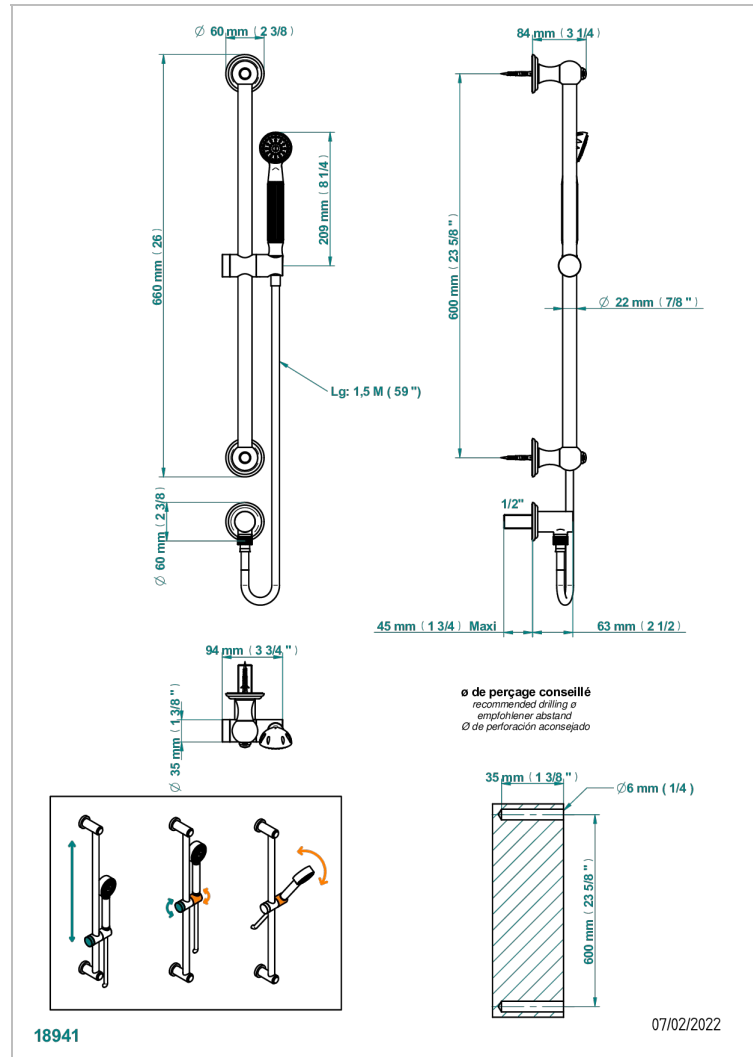

Wall mounted stylised handshower, sidebar, hose, hook and elbow

CHARACTERISTIC

- Jaipur Metal
- Wall mounted stylised handshower, sidebar, hose, hook and elbow

TECHNICAL SPECS

- Recommandé : 3 bars (max. 5 bars) - Advised : 43,5 psi (max. 72 psi)
- 9,5 l/min à 3 bars (2.5 gpm at 43.5 psi)

AVAILABLE FINITIONS

Antique nickel - H28
Black ceram - D30
Blush PVD - H62
Brass color PVD - H49
Brown bronze color PVD - F33
Gold color PVD - H52

Graphite PVD - H64
Lacquered light bronze - D01
Matt Umber PVD - H67
Matt blush PVD - H60
Matt brass color PVD - H50
Matt brown bronze color PVD - F34