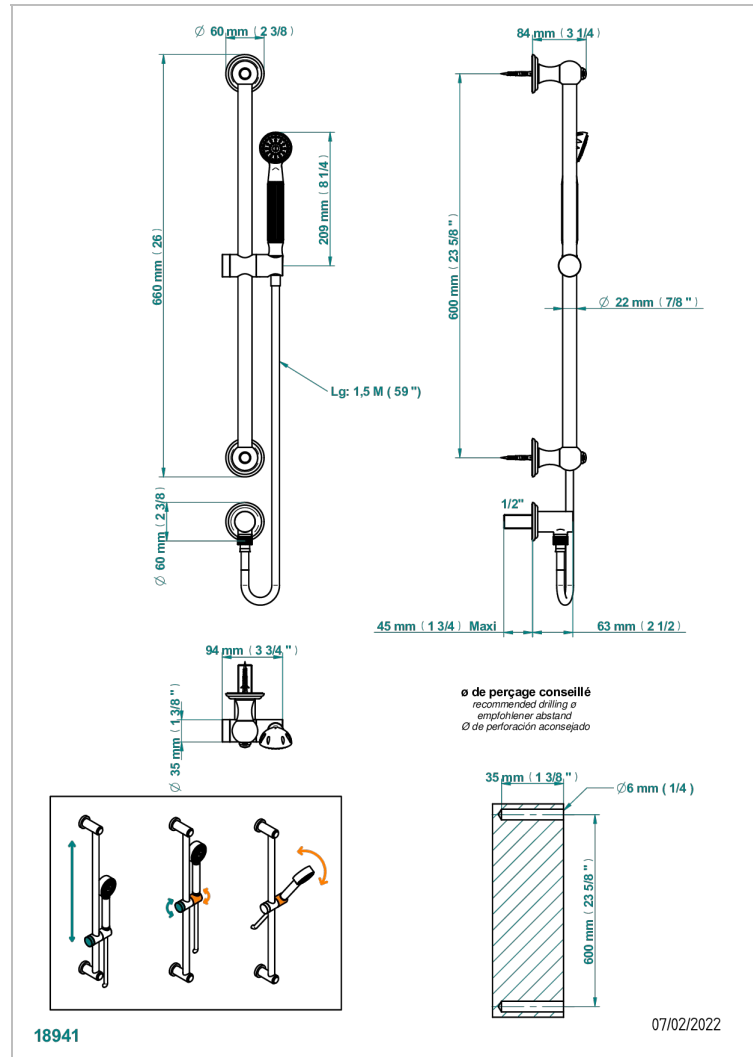

JAIPUR BLACK ONYX

A9C-58

Wall mounted stylised handshower, sidebar, hose, hook and elbow

CHARACTERISTIC

- Jaipur Black Onyx
- Wall mounted stylised handshower, sidebar, hose, hook and elbow

TECHNICAL SPECS

- Recommandé : 3 bars (max. 5 bars) - Advised : 43,5 psi (max. 72 psi)
- 9,5 l/min à 3 bars (2.5 gpm at 43.5 psi)

AVAILABLE FINITIONS

Antique nickel - H28
Black ceram - D30
Blush PVD - H62
Brass color PVD - H49
Brown bronze color PVD - F33
Gold color PVD - H52

Nickel color PVD - H55
Polished chrome (color finish) - A02
Polished chrome / Polished gold (color finish) - G02
Polished gold (color finish) - F01
Polished nickel - B01
Soft gold - F30

Soft matt gold - F31
Umber PVD - H66
Varnished matt antique red copper (color finish) - H07