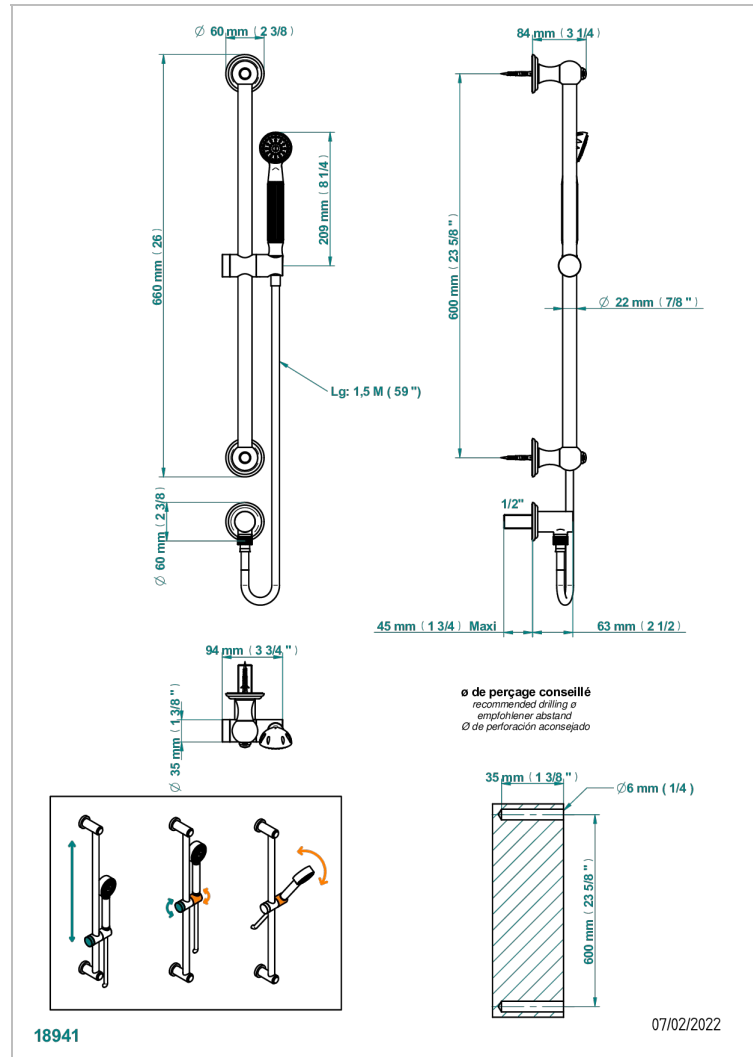

JAIPUR SATIN CRYSTAL

A9B-58

Wall mounted stylised handshower, sidebar, hose, hook and elbow

CHARACTERISTIC

- Jaipur Satin crystal
- Wall mounted stylised handshower, sidebar, hose, hook and elbow

TECHNICAL SPECS

- Recommandé : 3 bars (max. 5 bars) - Advised : 43,5 psi (max. 72 psi)
- 9,5 l/min à 3 bars (2.5 gpm at 43.5 psi)

AVAILABLE FINITIONS

Antique nickel - H28
Black ceram - D30
Blush PVD - H62
Brass color PVD - H49
Brown bronze color PVD - F33
Gold color PVD - H52

Nickel color PVD - H55
Polished chrome (color finish) - A02
Polished chrome / Polished gold (color finish) - G02
Polished gold (color finish) - F01
Polished nickel - B01
Soft gold - F30

Soft matt gold - F31
Umber PVD - H66
Varnished matt antique red copper (color finish) - H07