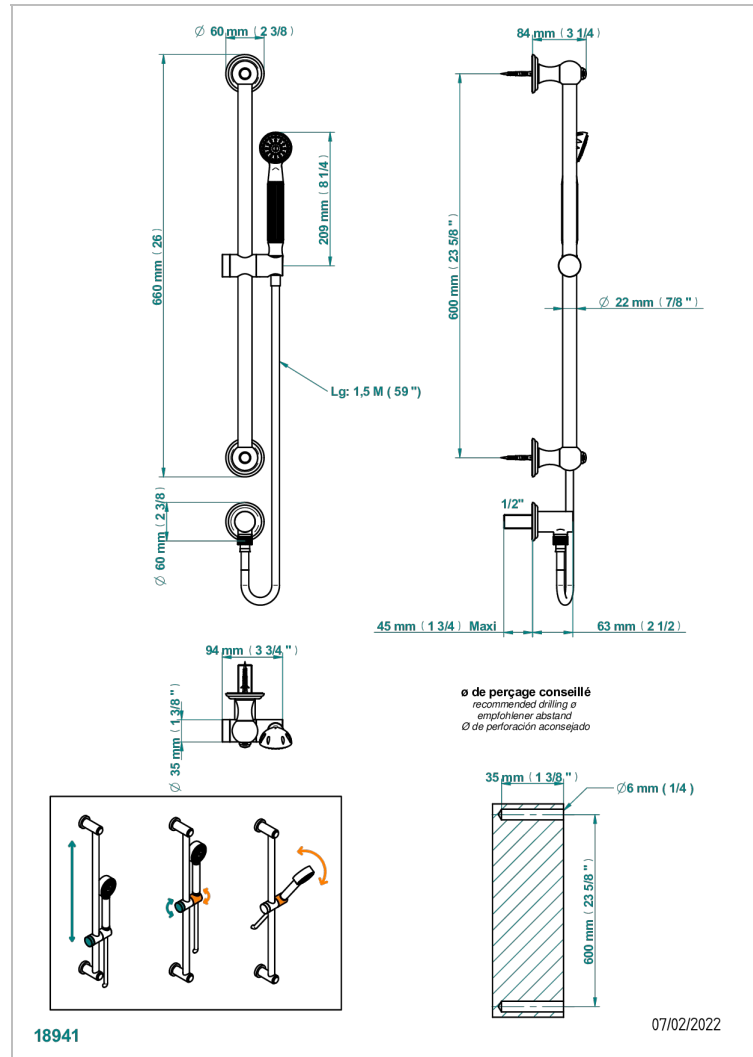

VOGUE LAPIS LAZULI

A8S-58

Wall mounted stylised handshower, sidebar, hose, hook and elbow

CHARACTERISTIC

- Vogue Lapis Lazuli
- Wall mounted stylised handshower, sidebar, hose, hook and elbow

TECHNICAL SPECS

- Recommandé : 3 bars (max. 5 bars) - Advised : 43,5 psi (max. 72 psi)
- 9,5 l/min à 3 bars (2.5 gpm at 43.5 psi)

AVAILABLE FINITIONS

Antique nickel - H28
Black ceram - D30
Blush PVD - H62
Brass color PVD - H49
Brown bronze color PVD - F33
Gold color PVD - H52

Nickel color PVD - H55
Polished chrome (color finish) - A02
Polished chrome / Polished gold (color finish) - G02
Polished gold (color finish) - F01
Polished nickel - B01
Soft gold - F30

Soft matt gold - F31
Umber PVD - H66
Varnished matt antique red copper (color finish) - H07