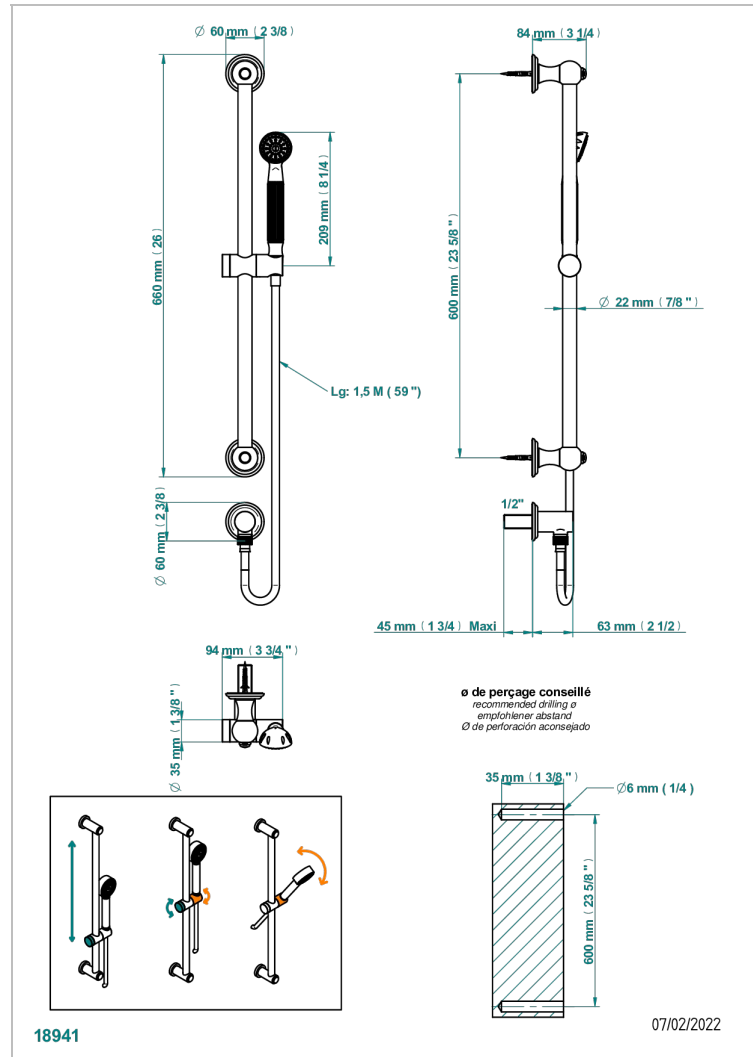

VOGUE TIGER EYE

A8R-58

Wall mounted stylised handshower, sidebar, hose, hook and elbow

CHARACTERISTIC

- Vogue Tiger Eye
- Wall mounted stylised handshower, sidebar, hose, hook and elbow

TECHNICAL SPECS

- Recommandé : 3 bars (max. 5 bars) - Advised : 43,5 psi (max. 72 psi)
- 9,5 l/min à 3 bars (2.5 gpm at 43.5 psi)

AVAILABLE FINITIONS

Antique nickel - H28
Black ceram - D30
Blush PVD - H62
Brass color PVD - H49
Brown bronze color PVD - F33
Gold color PVD - H52

Graphite PVD - H64
Lacquered light bronze - D01
Matt Umber PVD - H67
Matt blush PVD - H60
Matt brass color PVD - H50
Matt brown bronze color PVD - F34