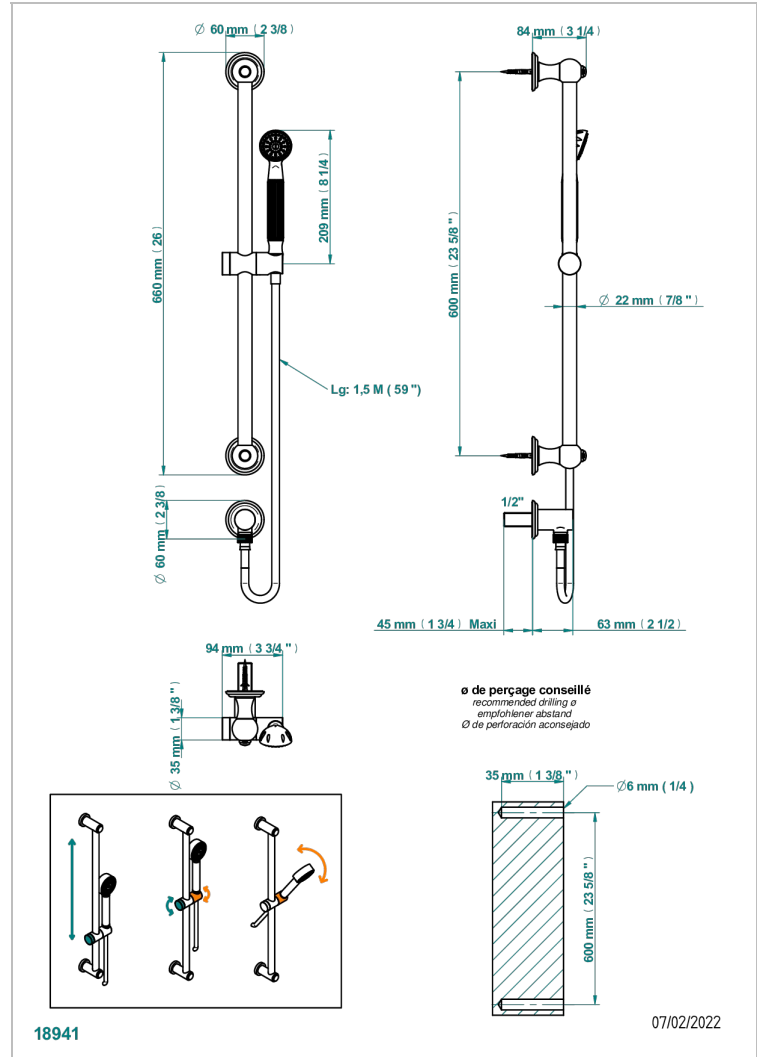

# VOGUE BLACK ONYX

A8P-58

Wall mounted stylised handshower, sidebar, hose, hook and elbow

THG<sup>®</sup>  
PARIS

## CHARACTERISTIC

- Vogue black onyx
- Wall mounted stylised handshower, sidebar, hose, hook and elbow

## TECHNICAL SPECS

- Recommandé : 3 bars (max. 5 bars) - Advised : 43,5 psi (max. 72 psi)
- 9,5 l/min à 3 bars (2.5 gpm at 43.5 psi)