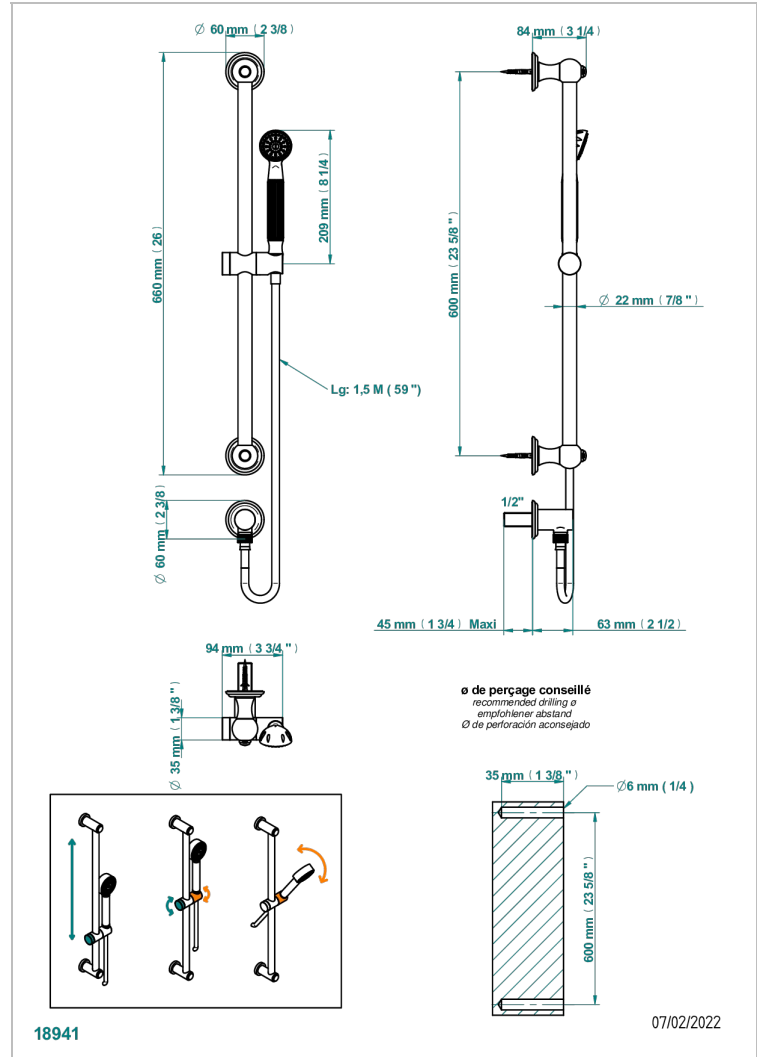

VOGUE RED JASPER

A8N-58

Wall mounted stylised handshower, sidebar, hose, hook and elbow

THG[®]
PARIS

CHARACTERISTIC

- Vogue red Jasper
- Wall mounted stylised handshower, sidebar, hose, hook and elbow

TECHNICAL SPECS

- Recommandé : 3 bars (max. 5 bars) - Advised : 43,5 psi (max. 72 psi)
- 9,5 l/min à 3 bars (2.5 gpm at 43.5 psi)

AVAILABLE FINITIONS

Antique nickel - H28
Black ceram - D30
Blush PVD - H62
Brass color PVD - H49
Brown bronze color PVD - F33
Gold color PVD - H52

Nickel color PVD - H55
Polished chrome (color finish) - A02
Polished chrome / Polished gold (color finish) - G02
Polished gold (color finish) - F01
Polished nickel - B01
Soft gold - F30

Soft matt gold - F31
Umber PVD - H66
Varnished matt antique red copper (color finish) - H07