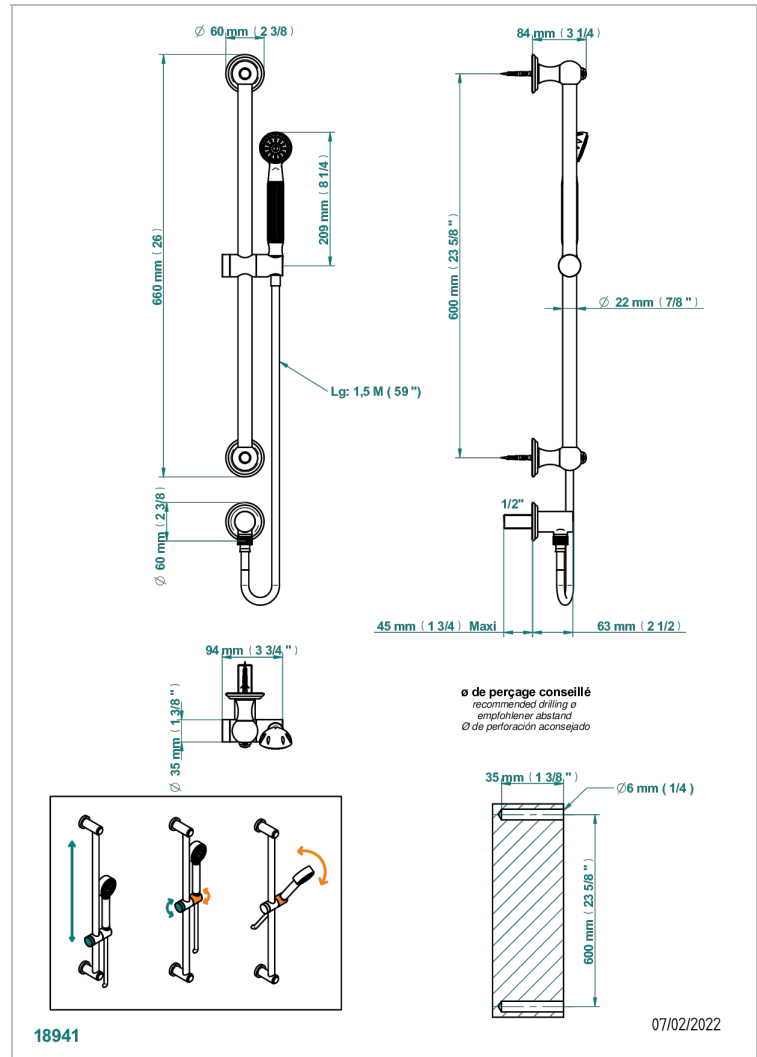

PANTHERE BLACK CRYSTAL

A2K-58

Wall mounted stylised handshower, sidebar, hose, hook and elbow

THG[®]
PARIS

CHARACTERISTIC

- Panthère Black crystal
- Wall mounted stylised handshower, sidebar, hose, hook and elbow

TECHNICAL SPECS

- Recommandé : 3 bars (max. 5 bars) - Advised : 43,5 psi (max. 72 psi)
- 9,5 l/min à 3 bars (2.5 gpm at 43.5 psi)

AVAILABLE FINITIONS

Antique nickel - H28
Black ceram - D30
Blush PVD - H62
Brass color PVD - H49
Brown bronze color PVD - F33
Gold color PVD - H52

Nickel color PVD - H55
Polished chrome (color finish) - A02
Polished chrome / Polished gold (color finish) - G02
Polished gold (color finish) - F01
Polished nickel - B01
Soft gold - F30

Soft matt gold - F31
Umber PVD - H66
Varnished matt antique red copper (color finish) - H07