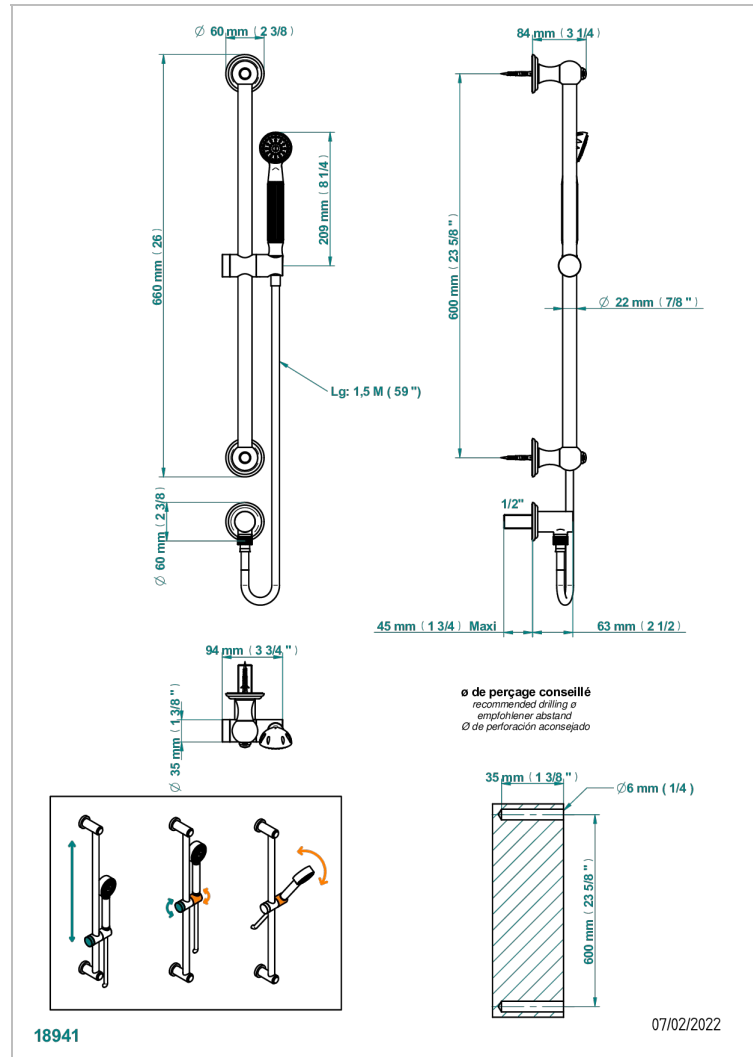

PANTHERE CLEAR CRYSTAL

A2H-58

Wall mounted stylised handshower, sidebar, hose, hook and elbow

THG[®]
PARIS

CHARACTERISTIC

- Panthère Clear crystal
- Wall mounted stylised handshower, sidebar, hose, hook and elbow

TECHNICAL SPECS

- Recommandé : 3 bars (max. 5 bars) - Advised : 43,5 psi (max. 72 psi)
- 9,5 l/min à 3 bars (2.5 gpm at 43.5 psi)

AVAILABLE FINITIONS

Antique nickel - H28
Black ceram - D30
Blush PVD - H62
Brass color PVD - H49
Brown bronze color PVD - F33
Gold color PVD - H52

Nickel color PVD - H55
Polished chrome (color finish) - A02
Polished chrome / Polished gold (color finish) - G02
Polished gold (color finish) - F01
Polished nickel - B01
Soft gold - F30

Soft matt gold - F31
Umber PVD - H66
Varnished matt antique red copper (color finish) - H07