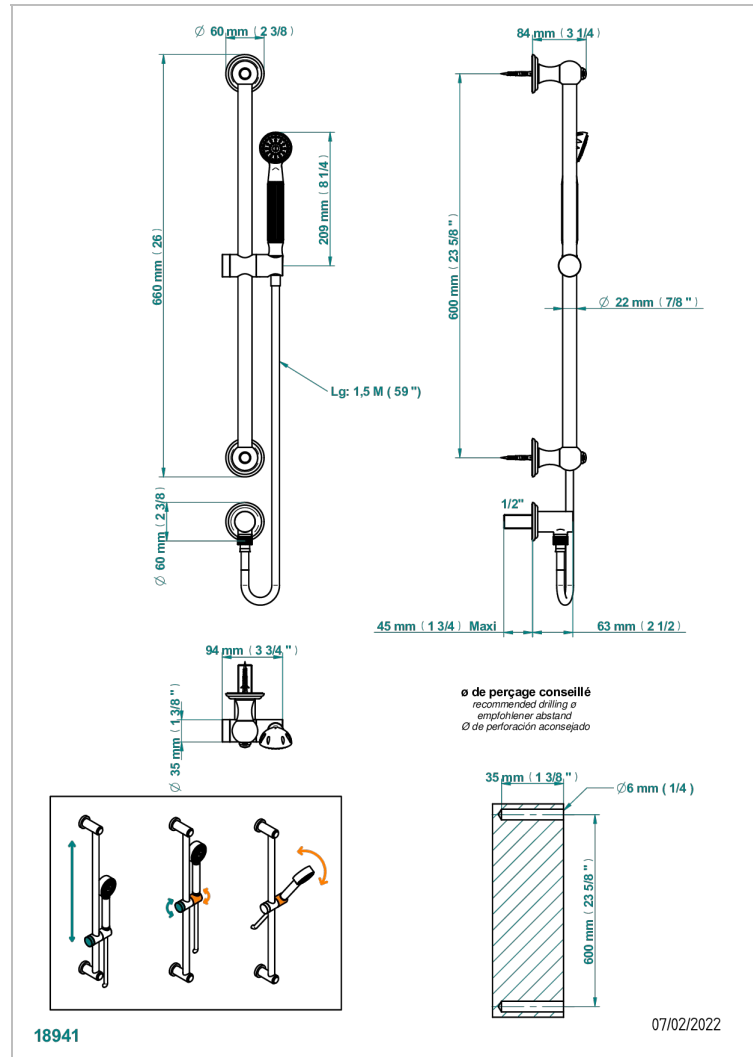

# AMBOISE BLACK ONYX

A1M-58

Wall mounted stylised handshower, sidebar, hose, hook and elbow

## CHARACTERISTIC

- Amboise Black Onyx
- Wall mounted stylised handshower, sidebar, hose, hook and elbow

## TECHNICAL SPECS

- Recommandé : 3 bars (max. 5 bars) - Advised : 43,5 psi (max. 72 psi)
- 9,5 l/min à 3 bars (2.5 gpm at 43.5 psi)

## AVAILABLE FINITIONS

Antique nickel - H28  
Black ceram - D30  
Blush PVD - H62  
Brass color PVD - H49  
Brown bronze color PVD - F33  
Gold color PVD - H52

Graphite PVD - H64  
Matt Umber PVD - H67  
Matt blush PVD - H60  
Matt brass color PVD - H50  
Matt brown bronze color PVD - F34  
Matt chrome - C02