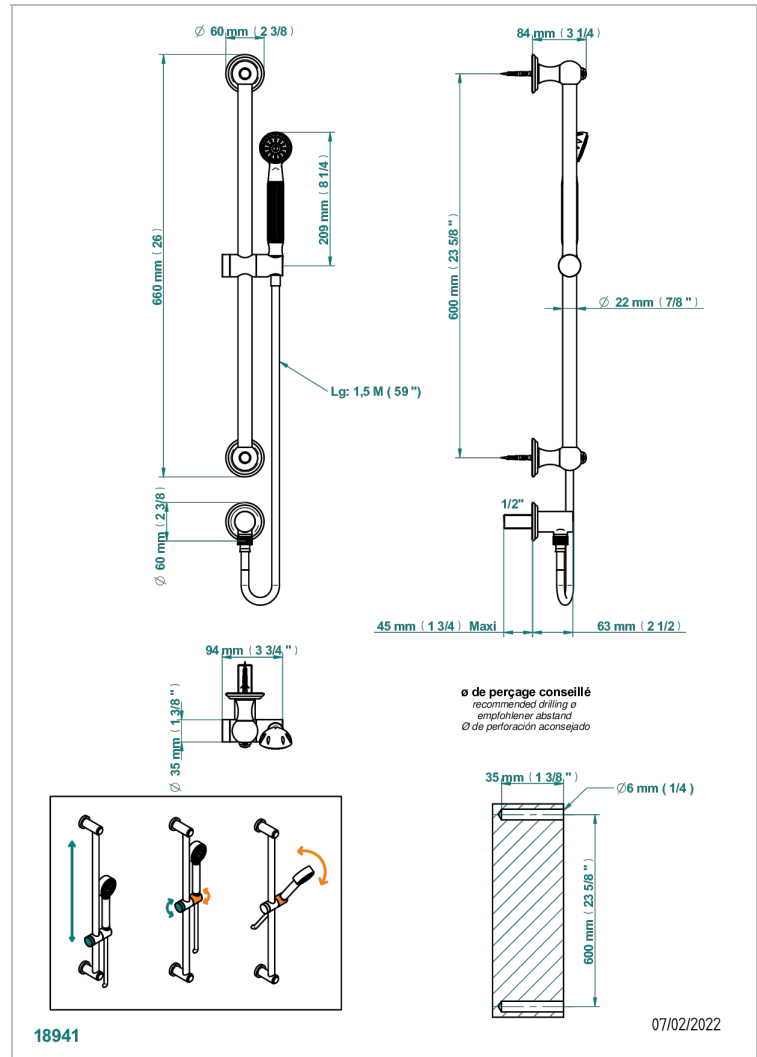

# AMBOISE RED JASPER

A1L-58

Wall mounted stylised handshower, sidebar, hose, hook and elbow

## CHARACTERISTIC

- Amboise Red Jasper
- Wall mounted stylised handshower, sidebar, hose, hook and elbow

## TECHNICAL SPECS

- Recommandé : 3 bars (max. 5 bars) - Advised : 43,5 psi (max. 72 psi)
- 9,5 l/min à 3 bars (2.5 gpm at 43.5 psi)

## AVAILABLE FINITIONS

Antique nickel - H28  
Black ceram - D30  
Blush PVD - H62  
Brass color PVD - H49  
Brown bronze color PVD - F33  
Gold color PVD - H52

Graphite PVD - H64  
Matt Umber PVD - H67  
Matt blush PVD - H60  
Matt brass color PVD - H50  
Matt brown bronze color PVD - F34  
Matt chrome - C02