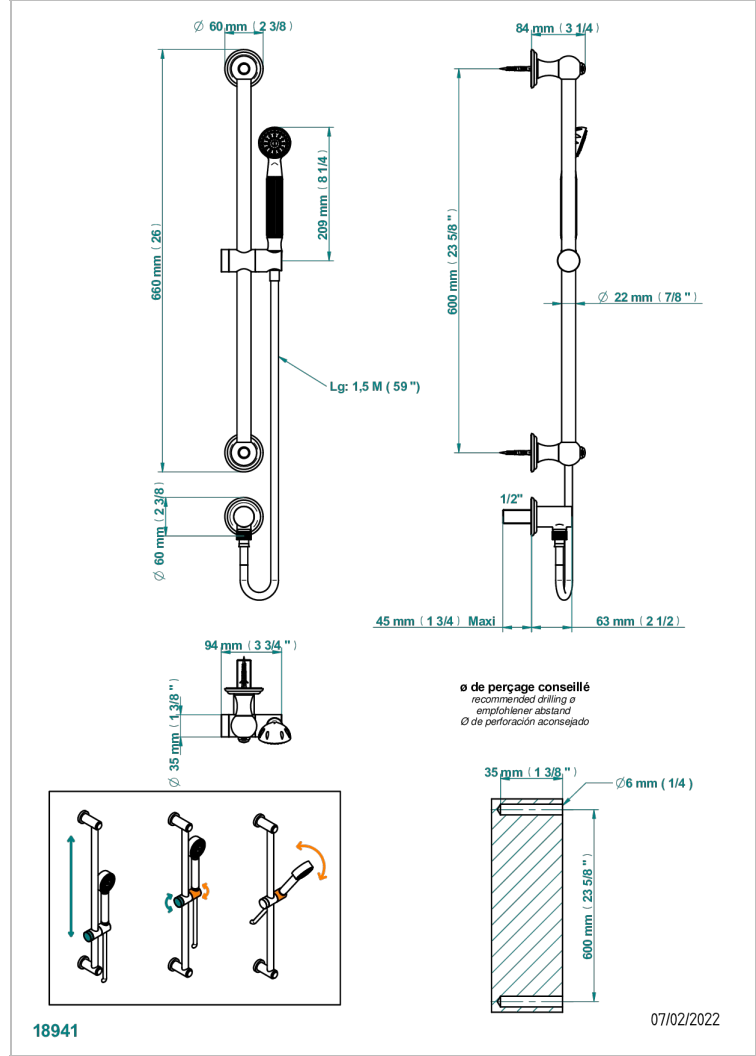

AMBOISE LAPIS LAZULI

A1K-58

Wall mounted stylised handshower, sidebar, hose, hook and elbow

THG
PARIS

CHARACTERISTIC

- Amboise Lapis Lazuli
- Wall mounted stylised handshower, sidebar, hose, hook and elbow

TECHNICAL SPECS

- Recommandé : 3 bars (max. 5 bars) - Advised : 43,5 psi (max. 72 psi)
- 9,5 l/min à 3 bars (2.5 gpm at 43.5 psi)

AVAILABLE FINITIONS

Antique nickel - H28
Black ceram - D30
Blush PVD - H62
Brass color PVD - H49
Brown bronze color PVD - F33
Gold color PVD - H52