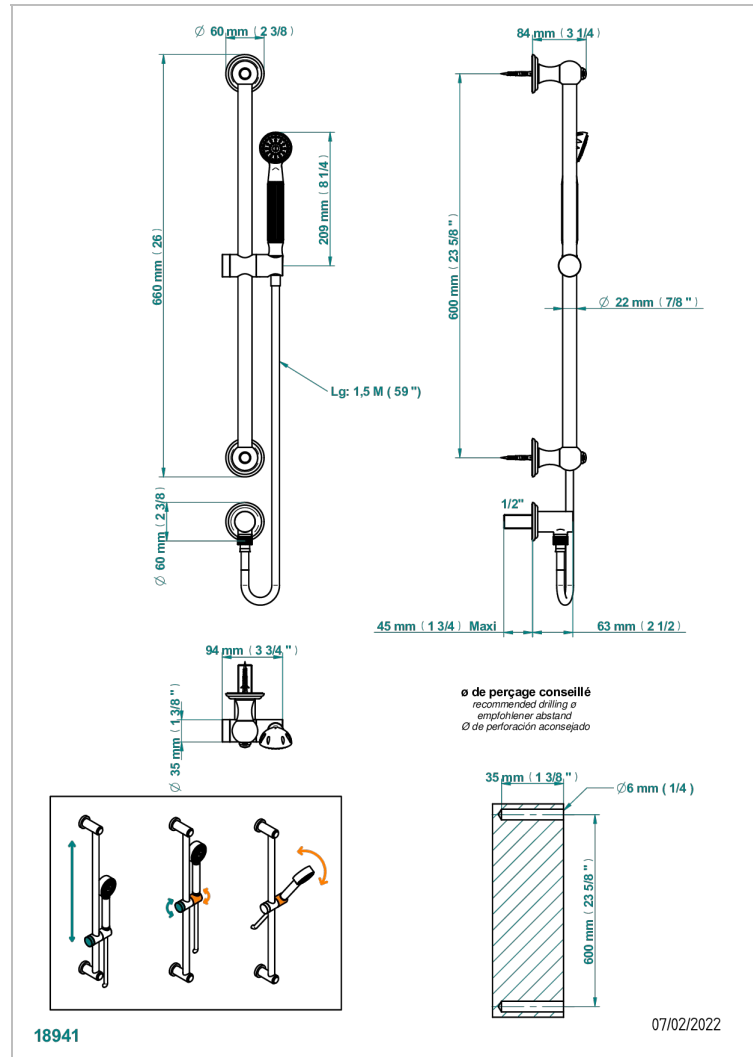

AMBOISE MALACHITE

A1J-58

Wall mounted stylised handshower, sidebar, hose, hook and elbow

CHARACTERISTIC

- Amboise Malachite
- Wall mounted stylised handshower, sidebar, hose, hook and elbow

TECHNICAL SPECS

- Recommandé : 3 bars (max. 5 bars) - Advised : 43,5 psi (max. 72 psi)
- 9,5 l/min à 3 bars (2.5 gpm at 43.5 psi)

AVAILABLE FINITIONS

Antique nickel - H28
Black ceram - D30
Blush PVD - H62
Brass color PVD - H49
Brown bronze color PVD - F33
Gold color PVD - H52