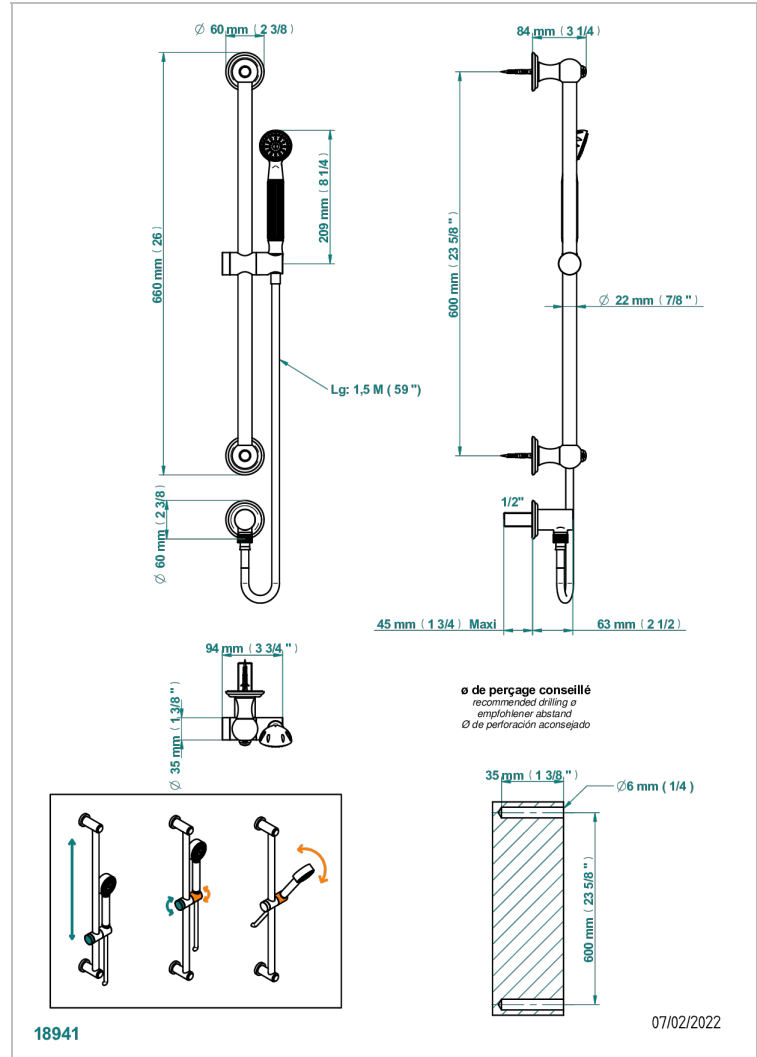

AMBOISE MALACHITE

A1J-58

Wall mounted stylised handshower, sidebar, hose, hook and elbow

CHARACTERISTIC

- Amboise Malachite
- Wall mounted stylised handshower, sidebar, hose, hook and elbow

TECHNICAL SPECS

- Recommandé : 3 bars (max. 5 bars) - Advised : 43,5 psi (max. 72 psi)
- 9,5 l/min à 3 bars (2.5 gpm at 43.5 psi)

AVAILABLE FINITIONS

Antique nickel - H28
Black ceram - D30
Blush PVD - H62
Brass color PVD - H49
Brown bronze color PVD - F33
Gold color PVD - H52