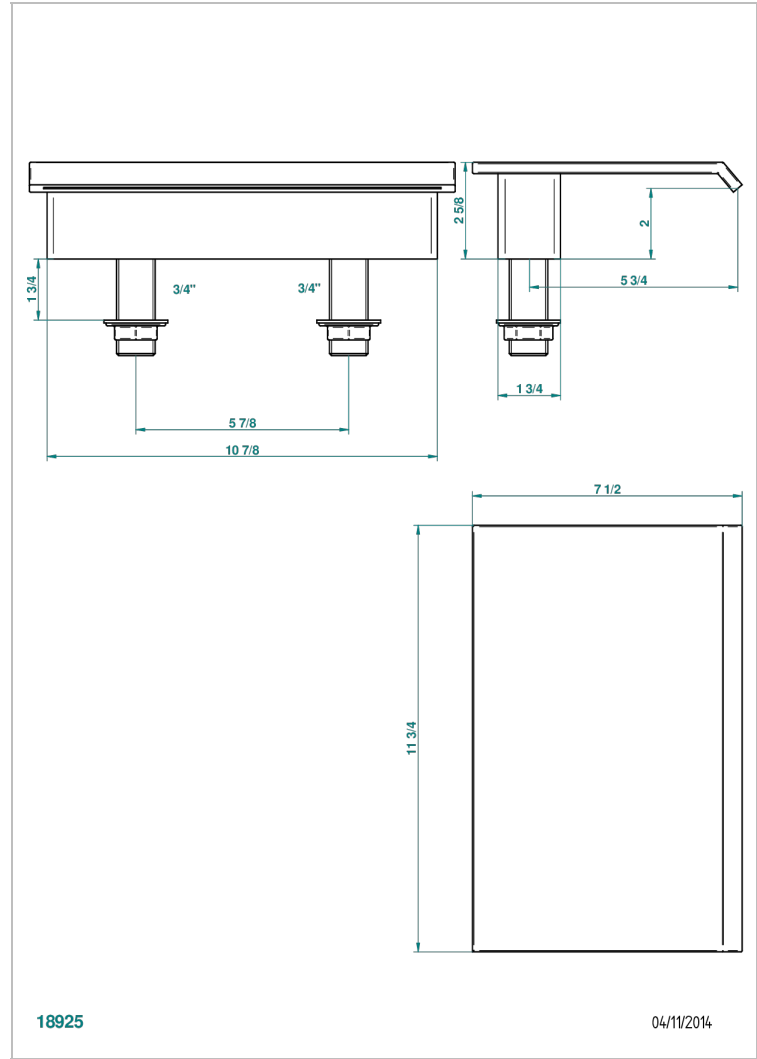

NIAGARA

A38-29NIA/B

Waterfall bath spout, deck mounted, 11.3/4"

18925

04/11/2014

CHARACTERISTIC

- Niagara
- Waterfall bath spout, deck mounted, 11.3/4"

RELATED SKU'S