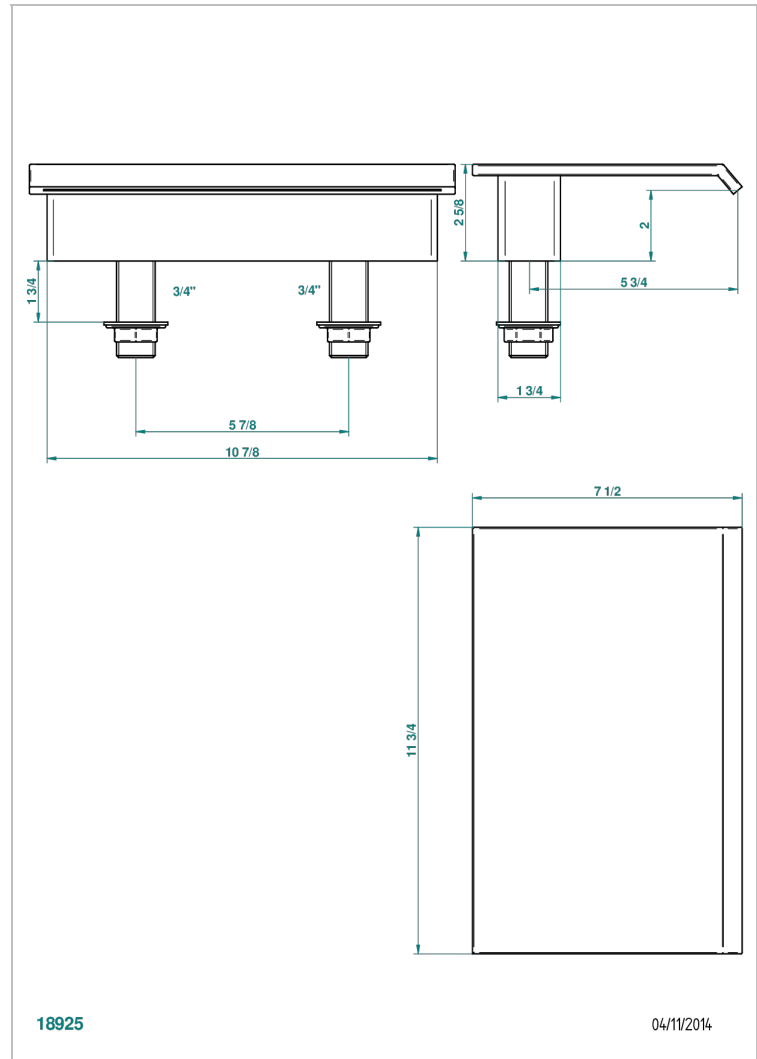

NIAGARA

A38-29NIA/B

Rim mounted Waterfall bath spout, length: 300 mm

18925

04/11/2014

CHARACTERISTIC

- Niagara
- Rim mounted Waterfall bath spout, length: 300 mm

RELATED SKU'S