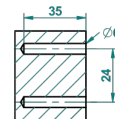

18919

13/01/2016

CHARACTERISTIC

- Tradition Crystal
- Wall mounted toilet brush holder

AVAILABLE FINITIONS

Black ceram - D30
Blush PVD - H62
Brass color PVD - H49
Brown bronze color PVD - F33
Chrome polished - A02
Chrome polished / gold polished - G02

Copper antique matt, coated - H07
Gold color PVD - H52
Gold mat - F07
Gold polished - F01
Graphite PVD - H64
Light coated bronze - D01

Matt Umber PVD - H67
Matt blush PVD - H60
Matt brass color PVD - H50
Matt brown bronze color PVD - F34
Matt chrome (American satin) - C02
Matt gold color PVD - H53

Matt graphite PVD - H65
Matt nickel (American satin) - C01
Matt nickel color PVD - H56
Natural smoked Brass - A13
Nickel antique / Sovereign - H28
Nickel color PVD - H55

Nickel polished - B01
Soft gold - F30
Soft matt gold - F31
Umber PVD - H66