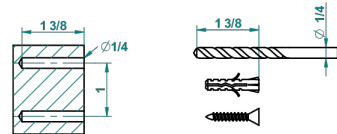

18919

13/01/2016

CHARACTERISTIC

- Tradition Crystal
- Wall mounted toilet brush holder

AVAILABLE FINITIONS

Black ceram - D30
Blush PVD - H62
Brass color PVD - H49
Brown bronze color PVD - F33
Chrome polished - A02
Chrome polished / gold polished - G02

Copper antique matt, coated - H07
Gold color PVD - H52
Gold mat - F07
Gold polished - F01
Graphite PVD - H64
Light coated bronze - D01

Matt Umber PVD - H67
Matt blush PVD - H60
Matt brass color PVD - H50
Matt brown bronze color PVD - F34
Matt chrome (American satin) - C02
Matt gold color PVD - H53

Matt graphite PVD - H65
Matt nickel (American satin) - C01
Matt nickel color PVD - H56
Natural smoked Brass - A13
Nickel antique / Sovereign - H28
Nickel color PVD - H55

Nickel polished - B01
Soft gold - F30
Soft matt gold - F31
Umber PVD - H66