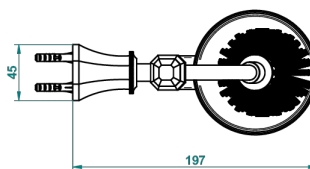

TRADITION WITH LEVER HANDLES

A58-4720

Wall mounted toilet brush holder

18919

13/01/2016

CHARACTERISTIC

- Tradition with lever handles
- Wall mounted toilet brush holder

AVAILABLE FINITIONS

Black ceram - D30

Blush PVD - H62

Brass color PVD - H49

Brown bronze color PVD - F33

Chrome polished - A02

Chrome polished / gold polished - G02

Copper antique matt, coated - H07

Gold color PVD - H52

Gold mat - F07

Gold polished - F01

Graphite PVD - H64

Light coated bronze - D01

Matt Umber PVD - H67

Matt blush PVD - H60

Matt brass color PVD - H50

Matt brown bronze color PVD - F34

Matt chrome (American satin) - C02

Matt gold color PVD - H53

Matt graphite PVD - H65

Matt nickel (American satin) - C01

Matt nickel color PVD - H56

Natural smoked Brass - A13

Nickel antique / Sovereign - H28

Nickel color PVD - H55

Nickel polished - B01

Soft gold - F30

Soft matt gold - F31

Umber PVD - H66