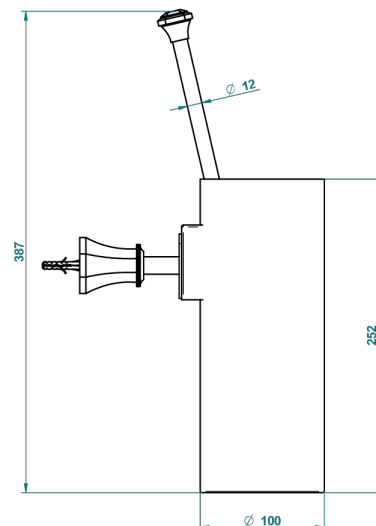

TRADITION WITH LEVER HANDLES

A58-4720

Wall mounted toilet brush holder

18919

13/01/2016

CHARACTERISTIC

- Tradition with lever handles
- Wall mounted toilet brush holder

AVAILABLE FINITIONS

Black ceram - D30

Blush PVD - H62

Brass color PVD - H49

Brown bronze color PVD - F33

Chrome polished - A02

Chrome polished / gold polished - G02

Copper antique matt, coated - H07

Gold color PVD - H52

Gold mat - F07

Gold polished - F01

Graphite PVD - H64

Light coated bronze - D01

Matt Umber PVD - H67

Matt blush PVD - H60

Matt brass color PVD - H50

Matt brown bronze color PVD - F34

Matt chrome (American satin) - C02

Matt gold color PVD - H53

Matt graphite PVD - H65

Matt nickel (American satin) - C01

Matt nickel color PVD - H56

Natural smoked Brass - A13

Nickel antique / Sovereign - H28

Nickel color PVD - H55

Nickel polished - B01

Soft gold - F30

Soft matt gold - F31

Umber PVD - H66