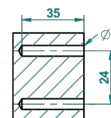

TRADITION WITH LEVER HANDLES

A58-4720

Wall mounted toilet brush holder

18919

13/01/2016

CHARACTERISTIC

- Tradition with lever handles
- Wall mounted toilet brush holder

AVAILABLE FINITIONS

Black ceram - D30

Blush PVD - H62

Brass color PVD - H49

Brown bronze color PVD - F33

Chrome polished - A02

Chrome polished / gold polished - G02

Copper antique matt, coated - H07

Gold color PVD - H52

Gold mat - F07

Gold polished - F01

Graphite PVD - H64

Light coated bronze - D01

Matt Umber PVD - H67

Matt blush PVD - H60

Matt brass color PVD - H50

Matt brown bronze color PVD - F34

Matt chrome (American satin) - C02

Matt gold color PVD - H53

Matt graphite PVD - H65

Matt nickel (American satin) - C01

Matt nickel color PVD - H56

Natural smoked Brass - A13

Nickel antique / Sovereign - H28

Nickel color PVD - H55

Nickel polished - B01

Soft gold - F30

Soft matt gold - F31

Umber PVD - H66