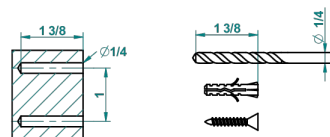

TRADITION WITH LEVER HANDLES

A58-4720

Wall mounted toilet brush holder

18919

13/01/2016

CHARACTERISTIC

- Tradition with lever handles
- Wall mounted toilet brush holder

AVAILABLE FINITIONS

Black ceram - D30

Blush PVD - H62

Brass color PVD - H49

Brown bronze color PVD - F33

Chrome polished - A02

Chrome polished / gold polished - G02

Copper antique matt, coated - H07

Gold color PVD - H52

Gold mat - F07

Gold polished - F01

Graphite PVD - H64

Light coated bronze - D01

Matt Umber PVD - H67

Matt blush PVD - H60

Matt brass color PVD - H50

Matt brown bronze color PVD - F34

Matt chrome (American satin) - C02

Matt gold color PVD - H53

Matt graphite PVD - H65

Matt nickel (American satin) - C01

Matt nickel color PVD - H56

Natural smoked Brass - A13

Nickel antique / Sovereign - H28

Nickel color PVD - H55

Nickel polished - B01

Soft gold - F30

Soft matt gold - F31

Umber PVD - H66