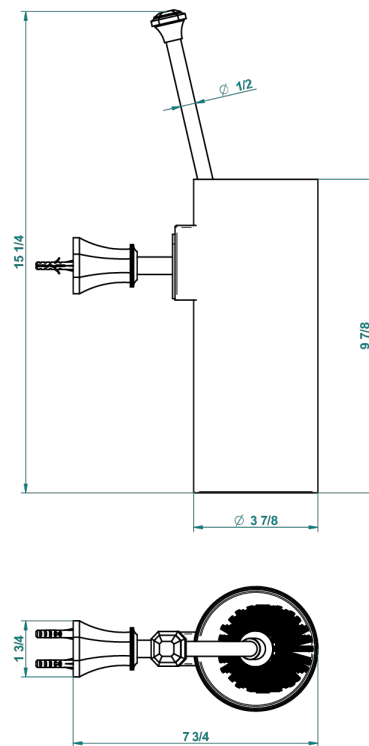

TRADITION WITH LEVER HANDLES

A58-4720

Wall mounted toilet brush holder

18919

13/01/2016

CHARACTERISTIC

- Tradition with lever handles
- Wall mounted toilet brush holder

AVAILABLE FINITIONS

Black ceram - D30

Blush PVD - H62

Brass color PVD - H49

Brown bronze color PVD - F33

Chrome polished - A02

Chrome polished / gold polished - G02

Copper antique matt, coated - H07

Gold color PVD - H52

Gold mat - F07

Gold polished - F01

Graphite PVD - H64

Light coated bronze - D01

Matt Umber PVD - H67

Matt blush PVD - H60

Matt brass color PVD - H50

Matt brown bronze color PVD - F34

Matt chrome (American satin) - C02

Matt gold color PVD - H53

Matt graphite PVD - H65

Matt nickel (American satin) - C01

Matt nickel color PVD - H56

Natural smoked Brass - A13

Nickel antique / Sovereign - H28

Nickel color PVD - H55

Nickel polished - B01

Soft gold - F30

Soft matt gold - F31

Umber PVD - H66