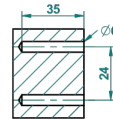

18919

13/01/2016

CHARACTERISTIC

- Tradition
- Wall mounted toilet brush holder

AVAILABLE FINITIONS

Black ceram - D30
Blush PVD - H62
Brass color PVD - H49
Brown bronze color PVD - F33
Chrome polished - A02
Chrome polished / gold polished - G02

Copper antique matt, coated - H07
Gold color PVD - H52
Gold mat - F07
Gold polished - F01
Graphite PVD - H64
Light coated bronze - D01

Matt Umber PVD - H67
Matt blush PVD - H60
Matt brass color PVD - H50
Matt brown bronze color PVD - F34
Matt chrome (American satin) - C02
Matt gold color PVD - H53

Matt graphite PVD - H65
Matt nickel (American satin) - C01
Matt nickel color PVD - H56
Natural smoked Brass - A13
Nickel antique / Sovereign - H28
Nickel color PVD - H55

Nickel polished - B01
Soft gold - F30
Soft matt gold - F31
Umber PVD - H66