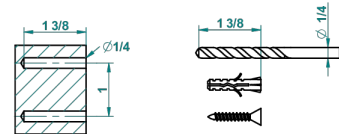

18919

13/01/2016

CHARACTERISTIC

- Tradition
- Wall mounted toilet brush holder

AVAILABLE FINITIONS

Black ceram - D30
Blush PVD - H62
Brass color PVD - H49
Brown bronze color PVD - F33
Chrome polished - A02
Chrome polished / gold polished - G02

Copper antique matt, coated - H07
Gold color PVD - H52
Gold mat - F07
Gold polished - F01
Graphite PVD - H64
Light coated bronze - D01

Matt Umber PVD - H67
Matt blush PVD - H60
Matt brass color PVD - H50
Matt brown bronze color PVD - F34
Matt chrome (American satin) - C02
Matt gold color PVD - H53

Matt graphite PVD - H65
Matt nickel (American satin) - C01
Matt nickel color PVD - H56
Natural smoked Brass - A13
Nickel antique / Sovereign - H28
Nickel color PVD - H55

Nickel polished - B01
Soft gold - F30
Soft matt gold - F31
Umber PVD - H66