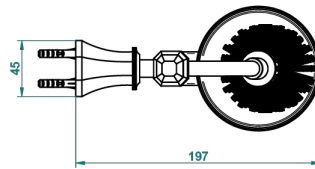

ART DECO CRYSTAL

A56-4720

Wall mounted toilet brush holder

THG®
PARIS

18919

13/01/2016

CHARACTERISTIC

- Art Déco Crystal
- Wall mounted toilet brush holder

AVAILABLE FINITIONS

Black ceram - D30
Blush PVD - H62
Brass color PVD - H49
Brown bronze color PVD - F33
Chrome polished - A02
Chrome polished / gold polished - G02

Copper antique matt, coated - H07
Gold color PVD - H52
Gold mat - F07
Gold polished - F01
Graphite PVD - H64
Light coated bronze - D01

Matt Umber PVD - H67
Matt blush PVD - H60
Matt brass color PVD - H50
Matt brown bronze color PVD - F34
Matt chrome (American satin) - C02
Matt gold color PVD - H53

Matt graphite PVD - H65
Matt nickel (American satin) - C01
Matt nickel color PVD - H56
Natural smoked Brass - A13
Nickel antique / Sovereign - H28
Nickel color PVD - H55

Nickel polished - B01
Soft gold - F30
Soft matt gold - F31
Umber PVD - H66