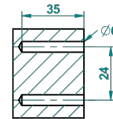

ART DECO CRYSTAL

A56-4720

Wall mounted toilet brush holder

THG®
PARIS

18919

13/01/2016

CHARACTERISTIC

- Art Déco Crystal
- Wall mounted toilet brush holder

AVAILABLE FINITIONS

Black ceram - D30
Blush PVD - H62
Brass color PVD - H49
Brown bronze color PVD - F33
Chrome polished - A02
Chrome polished / gold polished - G02

Copper antique matt, coated - H07
Gold color PVD - H52
Gold mat - F07
Gold polished - F01
Graphite PVD - H64
Light coated bronze - D01

Matt Umber PVD - H67
Matt blush PVD - H60
Matt brass color PVD - H50
Matt brown bronze color PVD - F34
Matt chrome (American satin) - C02
Matt gold color PVD - H53

Matt graphite PVD - H65
Matt nickel (American satin) - C01
Matt nickel color PVD - H56
Natural smoked Brass - A13
Nickel antique / Sovereign - H28
Nickel color PVD - H55

Nickel polished - B01
Soft gold - F30
Soft matt gold - F31
Umber PVD - H66