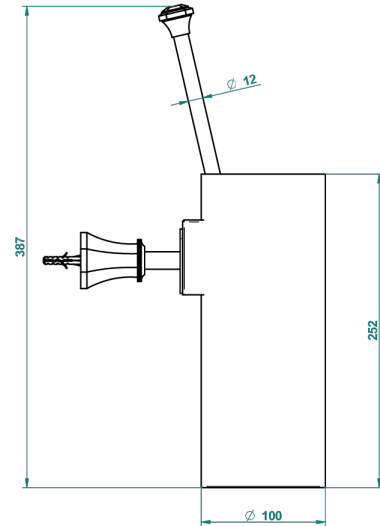

ART DECO CRYSTAL

A56-4720

Wall mounted toilet brush holder

THG®
PARIS

18919

13/01/2016

CHARACTERISTIC

- Art Déco Crystal
- Wall mounted toilet brush holder

AVAILABLE FINITIONS

Black ceram - D30
Blush PVD - H62
Brass color PVD - H49
Brown bronze color PVD - F33
Chrome polished - A02
Chrome polished / gold polished - G02

Copper antique matt, coated - H07
Gold color PVD - H52
Gold mat - F07
Gold polished - F01
Graphite PVD - H64
Light coated bronze - D01

Matt Umber PVD - H67
Matt blush PVD - H60
Matt brass color PVD - H50
Matt brown bronze color PVD - F34
Matt chrome (American satin) - C02
Matt gold color PVD - H53

Matt graphite PVD - H65
Matt nickel (American satin) - C01
Matt nickel color PVD - H56
Natural smoked Brass - A13
Nickel antique / Sovereign - H28
Nickel color PVD - H55

Nickel polished - B01
Soft gold - F30
Soft matt gold - F31
Umber PVD - H66