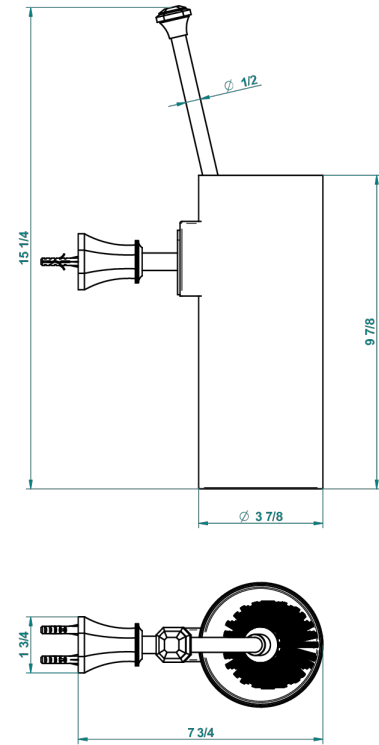

ART DECO CRYSTAL

A56-4720

Wall mounted toilet brush holder

THG®
PARIS

18919

13/01/2016

CHARACTERISTIC

- Art Déco Crystal
- Wall mounted toilet brush holder

AVAILABLE FINITIONS

Black ceram - D30
Blush PVD - H62
Brass color PVD - H49
Brown bronze color PVD - F33
Chrome polished - A02
Chrome polished / gold polished - G02

Copper antique matt, coated - H07
Gold color PVD - H52
Gold mat - F07
Gold polished - F01
Graphite PVD - H64
Light coated bronze - D01

Matt Umber PVD - H67
Matt blush PVD - H60
Matt brass color PVD - H50
Matt brown bronze color PVD - F34
Matt chrome (American satin) - C02
Matt gold color PVD - H53

Matt graphite PVD - H65
Matt nickel (American satin) - C01
Matt nickel color PVD - H56
Natural smoked Brass - A13
Nickel antique / Sovereign - H28
Nickel color PVD - H55

Nickel polished - B01
Soft gold - F30
Soft matt gold - F31
Umber PVD - H66