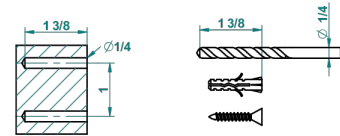

ART DECO CRYSTAL

A56-4720

Wall mounted toilet brush holder

THG®
PARIS

18919

13/01/2016

CHARACTERISTIC

- Art Déco Crystal
- Wall mounted toilet brush holder

AVAILABLE FINITIONS

Black ceram - D30
Blush PVD - H62
Brass color PVD - H49
Brown bronze color PVD - F33
Chrome polished - A02
Chrome polished / gold polished - G02

Copper antique matt, coated - H07
Gold color PVD - H52
Gold mat - F07
Gold polished - F01
Graphite PVD - H64
Light coated bronze - D01

Matt Umber PVD - H67
Matt blush PVD - H60
Matt brass color PVD - H50
Matt brown bronze color PVD - F34
Matt chrome (American satin) - C02
Matt gold color PVD - H53

Matt graphite PVD - H65
Matt nickel (American satin) - C01
Matt nickel color PVD - H56
Natural smoked Brass - A13
Nickel antique / Sovereign - H28
Nickel color PVD - H55

Nickel polished - B01
Soft gold - F30
Soft matt gold - F31
Umber PVD - H66