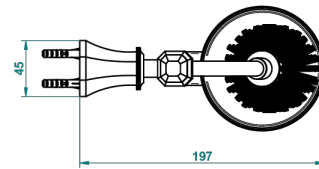

ART DECO CRYSTAL

A56-4720

Wall mounted WC brush and holder, all metal

THG®
PARIS

18919

13/01/2016

CHARACTERISTIC

- Art Déco Crystal
- Wall mounted WC brush and holder, all metal

AVAILABLE FINITIONS

Antique nickel - H28
Black ceram - D30
Blush PVD - H62
Brass color PVD - H49
Brown bronze color PVD - F33
Gold color PVD - H52

Graphite PVD - H64
Lacquered light bronze - D01
Matt Umber PVD - H67
Matt blush PVD - H60
Matt brass color PVD - H50
Matt brown bronze color PVD - F34

Matt chrome - C02
Matt gold - F07
Matt gold color PVD - H53
Matt graphite PVD - H65
Matt nickel (color finish) - C01
Matt nickel color PVD - H56

Natural smoked Brass - A13
Nickel color PVD - H55
Polished chrome (color finish) - A02
Polished chrome / Polished gold (color finish) - G02
Polished gold (color finish) - F01
Polished nickel - B01

Soft gold - F30
Soft matt gold - F31
Umber PVD - H66
Varnished matt antique red copper (color finish) - H07