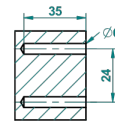

ART DECO CRYSTAL

A56-4720

Wall mounted WC brush and holder, all metal

THG®
PARIS

18919

13/01/2016

CHARACTERISTIC

- Art Déco Crystal
- Wall mounted WC brush and holder, all metal

AVAILABLE FINITIONS

Antique nickel - H28
Black ceram - D30
Blush PVD - H62
Brass color PVD - H49
Brown bronze color PVD - F33
Gold color PVD - H52

Graphite PVD - H64
Lacquered light bronze - D01
Matt Umber PVD - H67
Matt blush PVD - H60
Matt brass color PVD - H50
Matt brown bronze color PVD - F34

Matt chrome - C02
Matt gold - F07
Matt gold color PVD - H53
Matt graphite PVD - H65
Matt nickel (color finish) - C01
Matt nickel color PVD - H56

Natural smoked Brass - A13
Nickel color PVD - H55
Polished chrome (color finish) - A02
Polished chrome / Polished gold (color finish) - G02
Polished gold (color finish) - F01
Polished nickel - B01

Soft gold - F30
Soft matt gold - F31
Umber PVD - H66
Varnished matt antique red copper (color finish) - H07