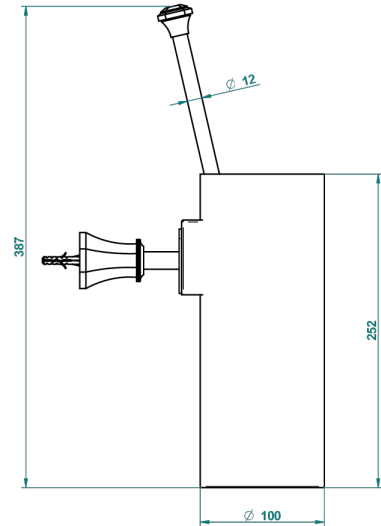

ART DECO CRYSTAL

A56-4720

Wall mounted WC brush and holder, all metal

THG®
PARIS

18919

13/01/2016

CHARACTERISTIC

- Art Déco Crystal
- Wall mounted WC brush and holder, all metal

AVAILABLE FINITIONS

Antique nickel - H28
Black ceram - D30
Blush PVD - H62
Brass color PVD - H49
Brown bronze color PVD - F33
Gold color PVD - H52

Graphite PVD - H64
Lacquered light bronze - D01
Matt Umber PVD - H67
Matt blush PVD - H60
Matt brass color PVD - H50
Matt brown bronze color PVD - F34

Matt chrome - C02
Matt gold - F07
Matt gold color PVD - H53
Matt graphite PVD - H65
Matt nickel (color finish) - C01
Matt nickel color PVD - H56

Natural smoked Brass - A13
Nickel color PVD - H55
Polished chrome (color finish) - A02
Polished chrome / Polished gold (color finish) - G02
Polished gold (color finish) - F01
Polished nickel - B01

Soft gold - F30
Soft matt gold - F31
Umber PVD - H66
Varnished matt antique red copper (color finish) - H07