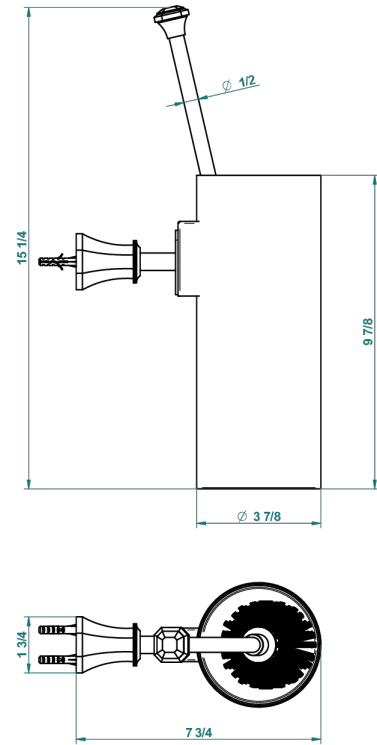

ART DECO CRYSTAL

A56-4720

Wall mounted WC brush and holder, all metal

18919

13/01/2016

CHARACTERISTIC

- Art Déco Crystal
- Wall mounted WC brush and holder, all metal

AVAILABLE FINITIONS

Antique nickel - H28
Black ceram - D30
Blush PVD - H62
Brass color PVD - H49
Brown bronze color PVD - F33
Gold color PVD - H52

Graphite PVD - H64
Lacquered light bronze - D01
Matt Umber PVD - H67
Matt blush PVD - H60
Matt brass color PVD - H50
Matt brown bronze color PVD - F34

Matt chrome - C02
Matt gold - F07
Matt gold color PVD - H53
Matt graphite PVD - H65
Matt nickel (color finish) - C01
Matt nickel color PVD - H56

Natural smoked Brass - A13
Nickel color PVD - H55
Polished chrome (color finish) - A02
Polished chrome / Polished gold (color finish) - G02
Polished gold (color finish) - F01
Polished nickel - B01

Soft gold - F30
Soft matt gold - F31
Umber PVD - H66
Varnished matt antique red copper (color finish) - H07