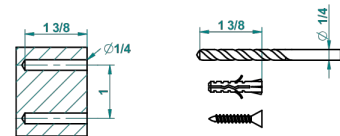

ART DECO CRYSTAL

A56-4720

Wall mounted WC brush and holder, all metal

18919

13/01/2016

CHARACTERISTIC

- Art Déco Crystal
- Wall mounted WC brush and holder, all metal

AVAILABLE FINITIONS

Antique nickel - H28
Black ceram - D30
Blush PVD - H62
Brass color PVD - H49
Brown bronze color PVD - F33
Gold color PVD - H52

Graphite PVD - H64
Lacquered light bronze - D01
Matt Umber PVD - H67
Matt blush PVD - H60
Matt brass color PVD - H50
Matt brown bronze color PVD - F34

Matt chrome - C02
Matt gold - F07
Matt gold color PVD - H53
Matt graphite PVD - H65
Matt nickel (color finish) - C01
Matt nickel color PVD - H56

Natural smoked Brass - A13
Nickel color PVD - H55
Polished chrome (color finish) - A02
Polished chrome / Polished gold (color finish) - G02
Polished gold (color finish) - F01
Polished nickel - B01

Soft gold - F30
Soft matt gold - F31
Umber PVD - H66
Varnished matt antique red copper (color finish) - H07