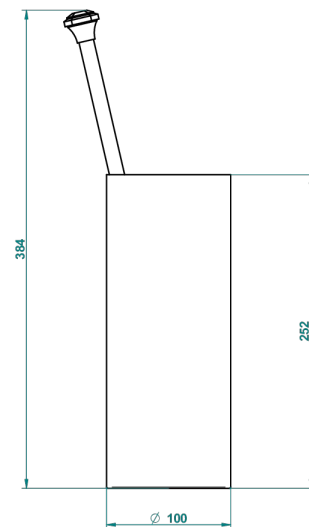

TRADITION WITH LEVER HANDLES

A58-4700

Free standing toilet brush holder

THG[®]
PARIS

18918

06/10/2015

CHARACTERISTIC

- Tradition with lever handles
- Free standing toilet brush holder