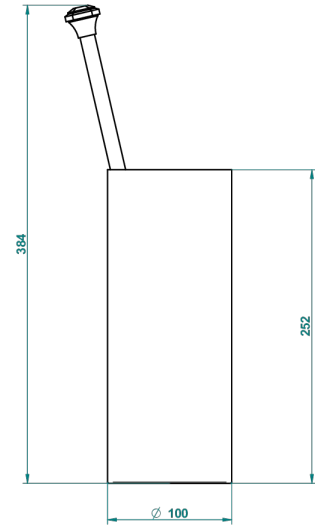

ART DECO CRYSTAL

A56-4700

Free standing toilet brush holder

18918

06/10/2015

CHARACTERISTIC

- Art Déco Crystal
- Free standing toilet brush holder

AVAILABLE FINITIONS