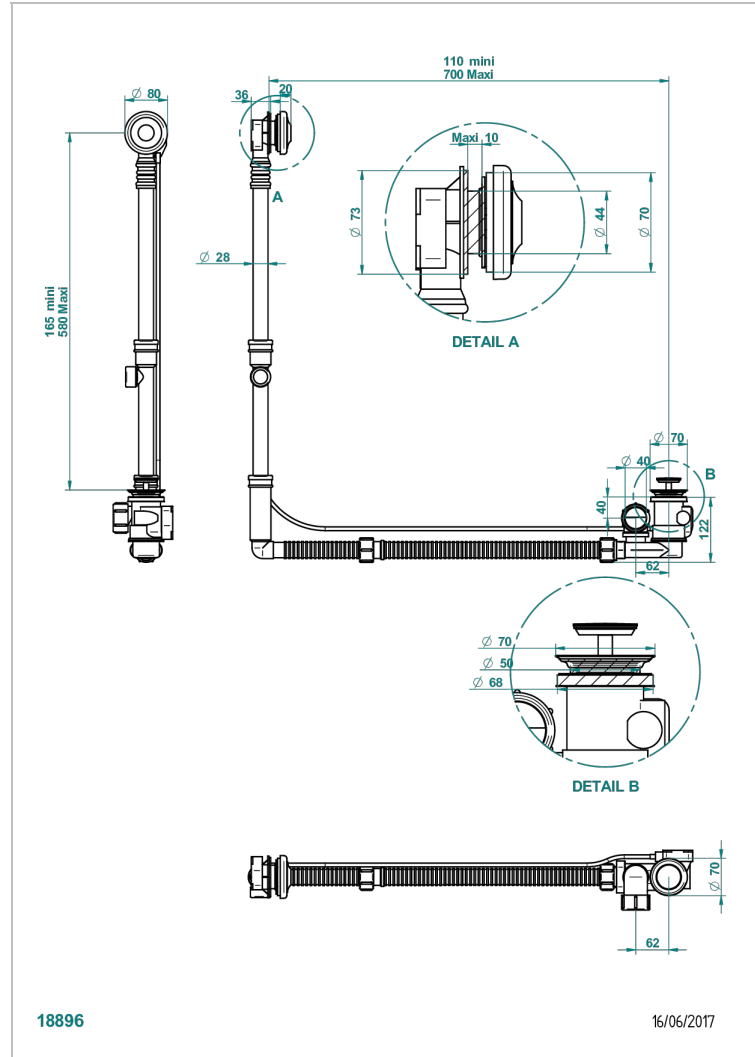

CHARLESTON WITH LEVER

G75-302GM

THG
PARIS

Geberit bath waste, big size, adjustable height: mini 165 mm / maxi 580 mm ; adjustable projection: mini 110 mm / maxi 700 mm - outlet, \varnothing 40 mm, delivered with stylised control knob - European model

CHARACTERISTIC

- Charleston with lever
- Geberit bath waste, big size, adjustable height: mini 165 mm / maxi 580 mm ; adjustable projection: mini 110 mm / maxi 700 mm - outlet, \varnothing 40 mm, delivered with stylised control knob - European model

Nickel color PVD - H55
Polished chrome (color finish) - A02
Umber PVD - H66