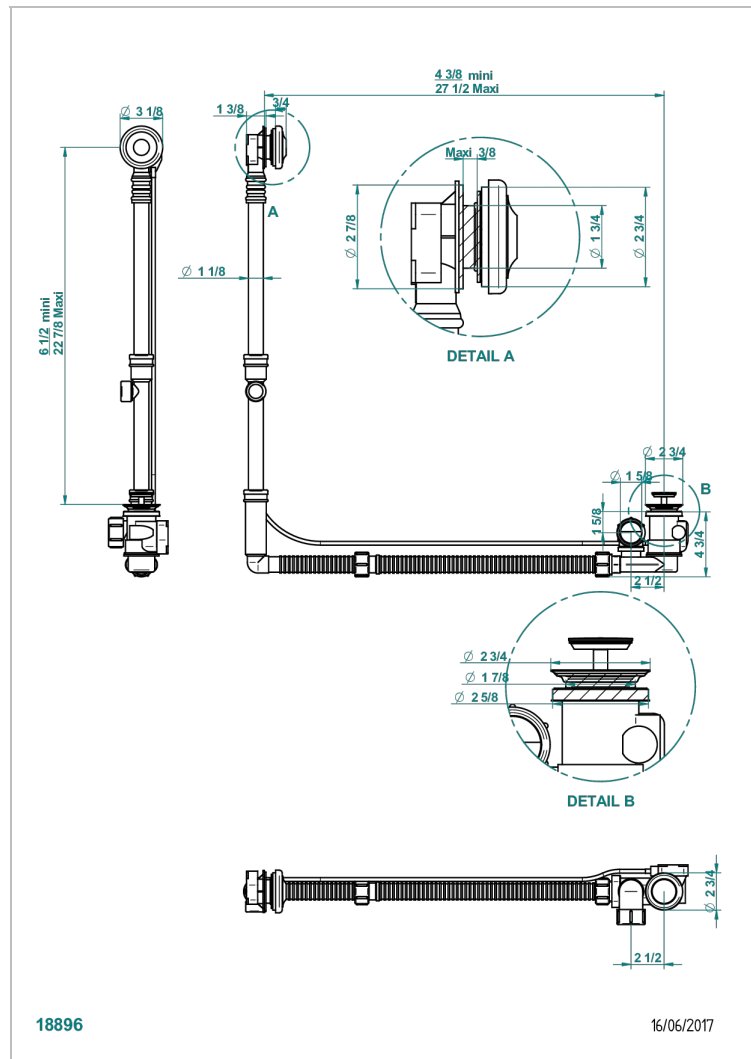

CHARLESTON WITH LEVER

G75-302GM

Geberit bath waste, big size, adjustable height: mini 165 mm / maxi 580 mm ; adjustable projection: mini 110 mm / maxi 700 mm - outlet, \varnothing 40 mm, delivered with stylised control knob - European model

CHARACTERISTIC

- Charleston with lever
- Geberit bath waste, big size, adjustable height: mini 165 mm / maxi 580 mm ; adjustable projection: mini 110 mm / maxi 700 mm - outlet, \varnothing 40 mm, delivered with stylised control knob - European model

Nickel color PVD - H55
Polished chrome (color finish) - A02
Umber PVD - H66