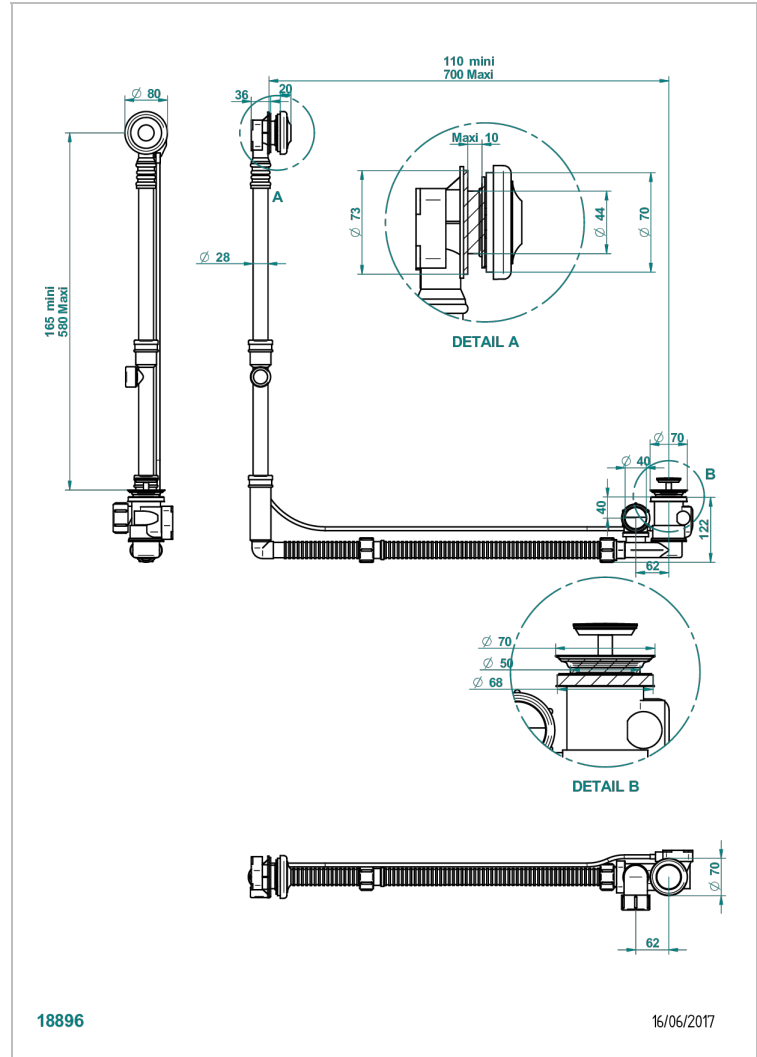

# CHARLESTON WITH LEVER

G75-302GM

THG  
PARIS

Geberit bath waste, big size, adjustable height: mini 165 mm / maxi 580 mm ; adjustable projection: mini 110 mm / maxi 700 mm

mm - outlet,  $\varnothing$  40 mm, delivered with stylised control knob - European model

## CHARACTERISTIC

- Charleston with lever
- Geberit bath waste, big size, adjustable height: mini 165 mm / maxi 580 mm ; adjustable projection: mini 110 mm / maxi 700 mm - outlet,  $\varnothing$  40 mm, delivered with stylised control knob - European model

Nickel color PVD - H55  
Polished chrome (color finish) - A02  
Umber PVD - H66