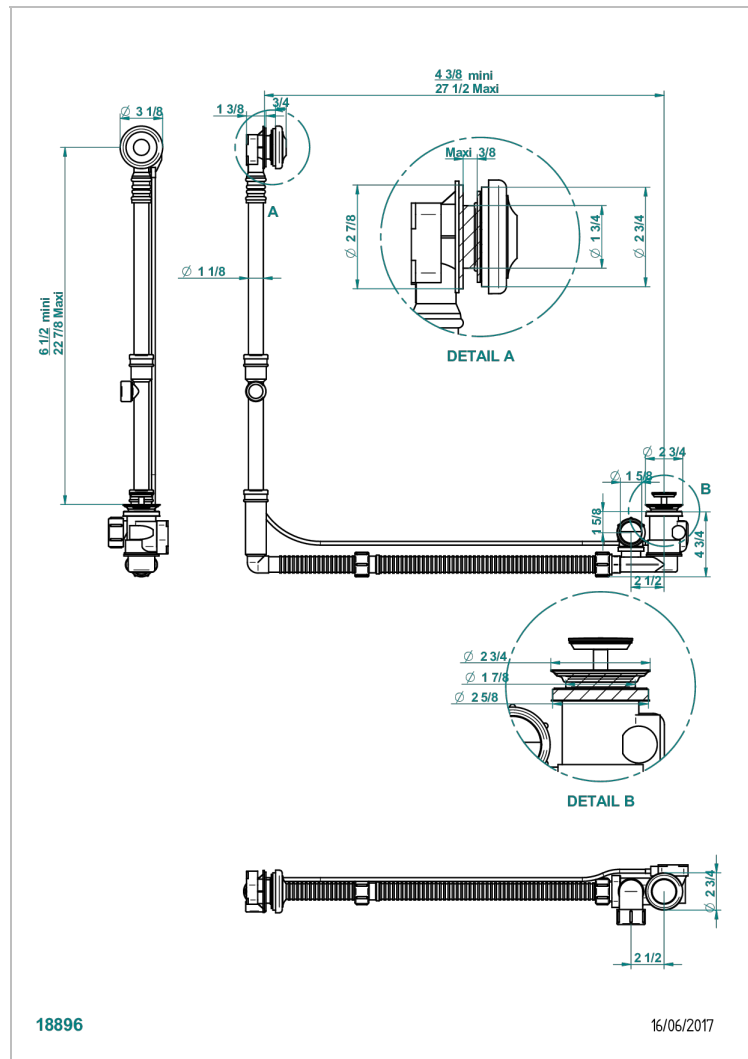

CHARLESTON WITH LEVER

G75-302GM

Geberit bath waste, big size, adjustable height: mini 165 mm / maxi 580 mm ; adjustable projection: mini 110 mm / maxi 700 mm - outlet, \varnothing 40 mm, delivered with stylised control knob - European model

CHARACTERISTIC

- Charleston with lever
- Geberit bath waste, big size, adjustable height: mini 165 mm / maxi 580 mm ; adjustable projection: mini 110 mm / maxi 700 mm - outlet, \varnothing 40 mm, delivered with stylised control knob - European model

Nickel color PVD - H55
Polished chrome (color finish) - A02
Umber PVD - H66