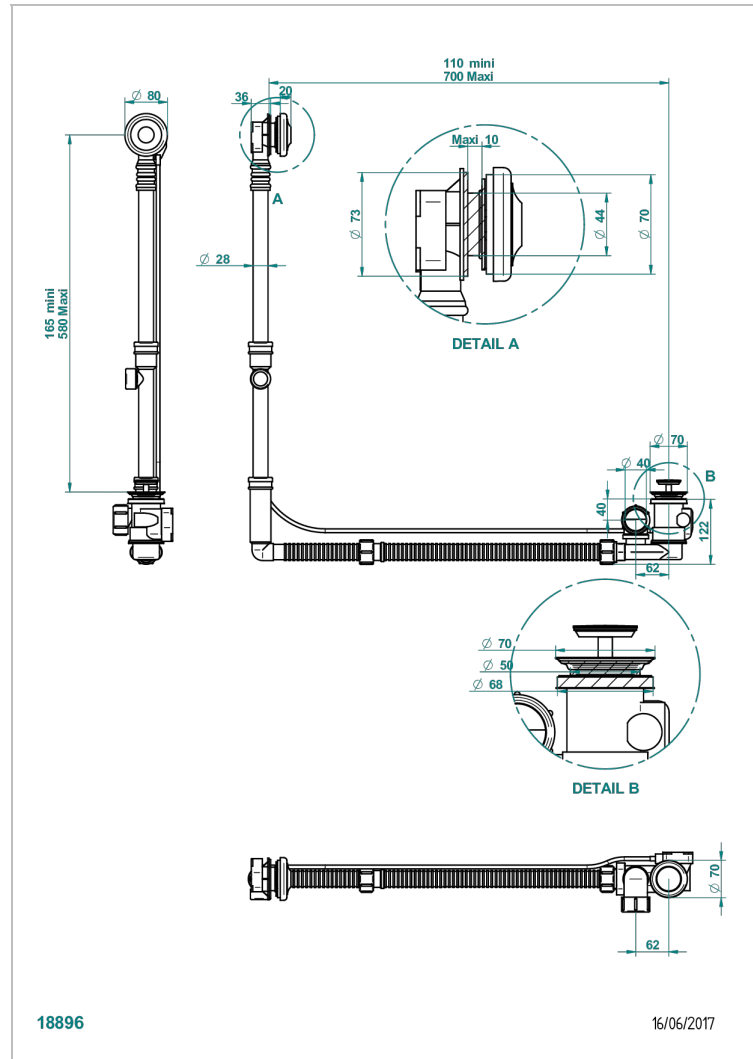

Geberit bath waste, big size, adjustable height: mini 165 mm / maxi 580 mm ; adjustable projection: mini 110 mm / maxi 700 mm

mm - outlet, \varnothing 40 mm, delivered with stylised control knob - European model

CHARACTERISTIC

- Charleston
- Geberit bath waste, big size, adjustable height: mini 165 mm / maxi 580 mm ; adjustable projection: mini 110 mm / maxi 700 mm - outlet, \varnothing 40 mm, delivered with stylised control knob - European model

Nickel color PVD - H55
Polished chrome (color finish) - A02
Umber PVD - H66