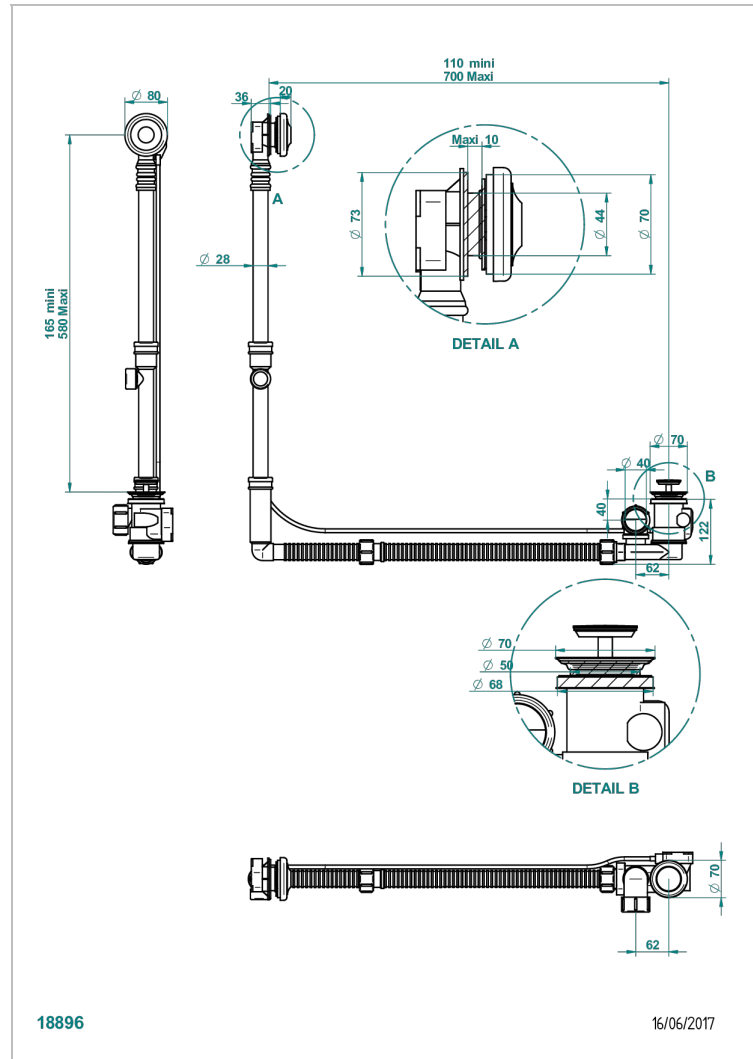

Geberit bath waste, big size, adjustable height: mini 165 mm / maxi 580 mm ; adjustable projection: mini 110 mm / maxi 700 mm

mm - outlet, \varnothing 40 mm, delivered with stylised control knob - European model

CHARACTERISTIC

- Charleston
- Geberit bath waste, big size, adjustable height: mini 165 mm / maxi 580 mm ; adjustable projection: mini 110 mm / maxi 700 mm - outlet, \varnothing 40 mm, delivered with stylised control knob - European model

Nickel color PVD - H55
 Polished chrome (color finish) - A02
 Umber PVD - H66